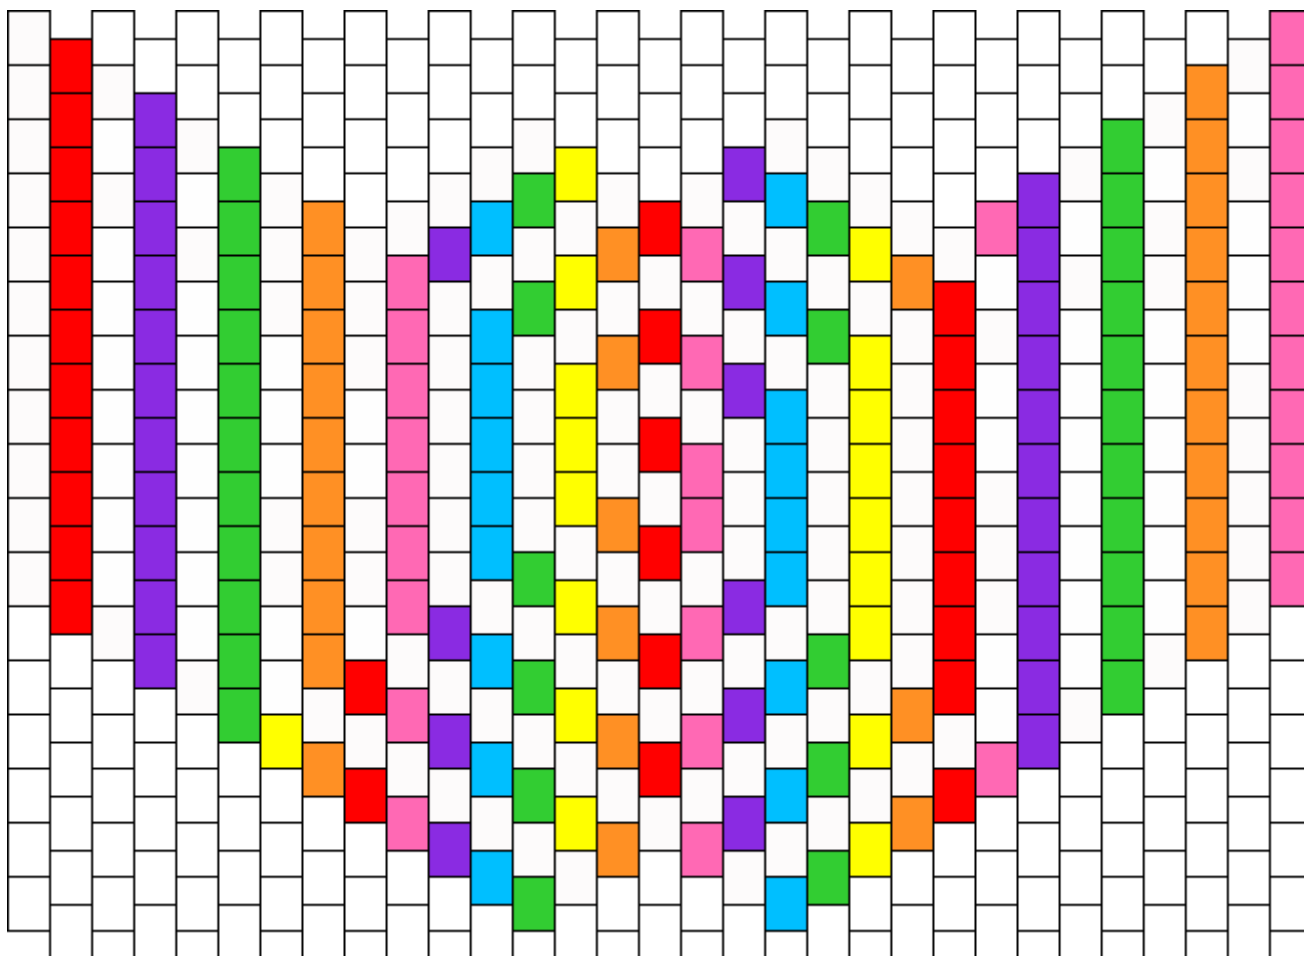

# Spiral Rainbow Kandi Mask Kandi Pattern

Created by: Wolffy

31 columns wide x 17 rows tall

117