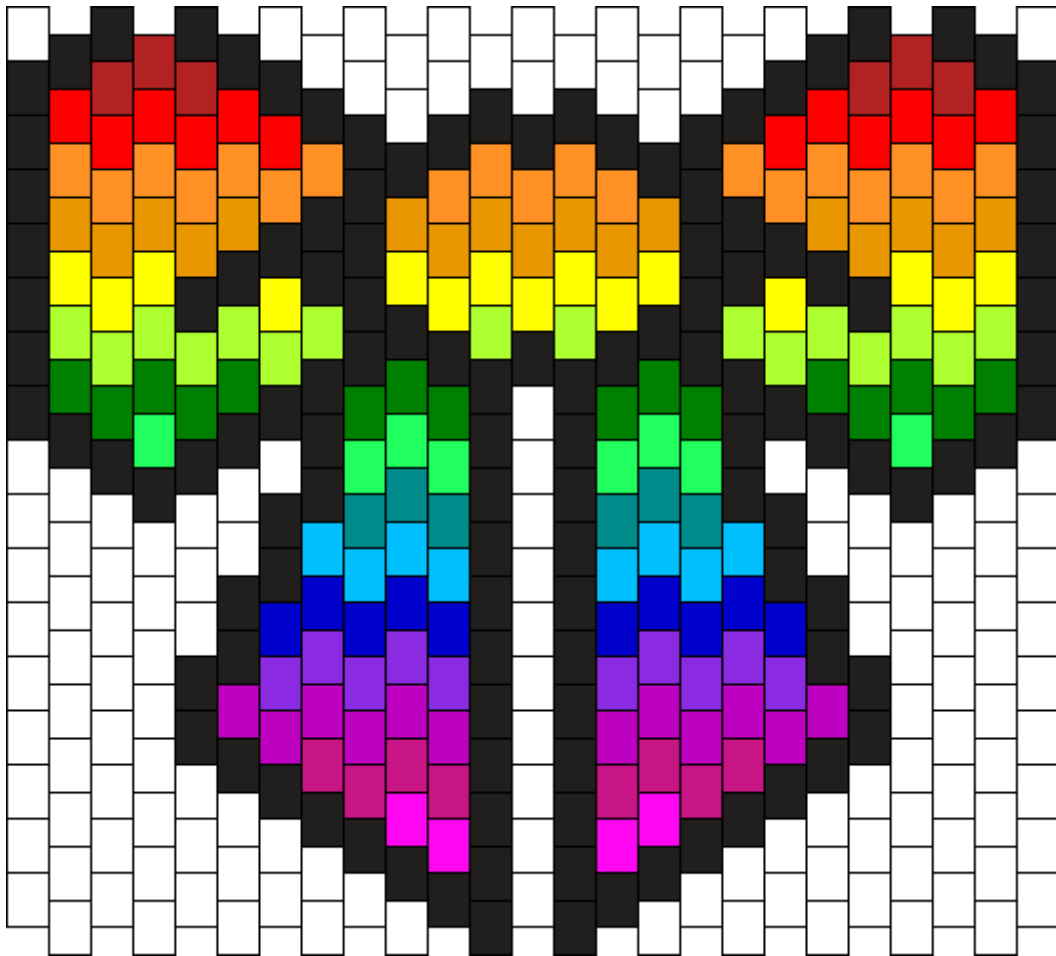

Rainbow Gradient Bow Kandi Pattern

Created by: selfcurlingpaes

25 columns wide x 17 rows tall

122	4	8	12	10	10	8	6	8	16	16	15	17
19	12	6										