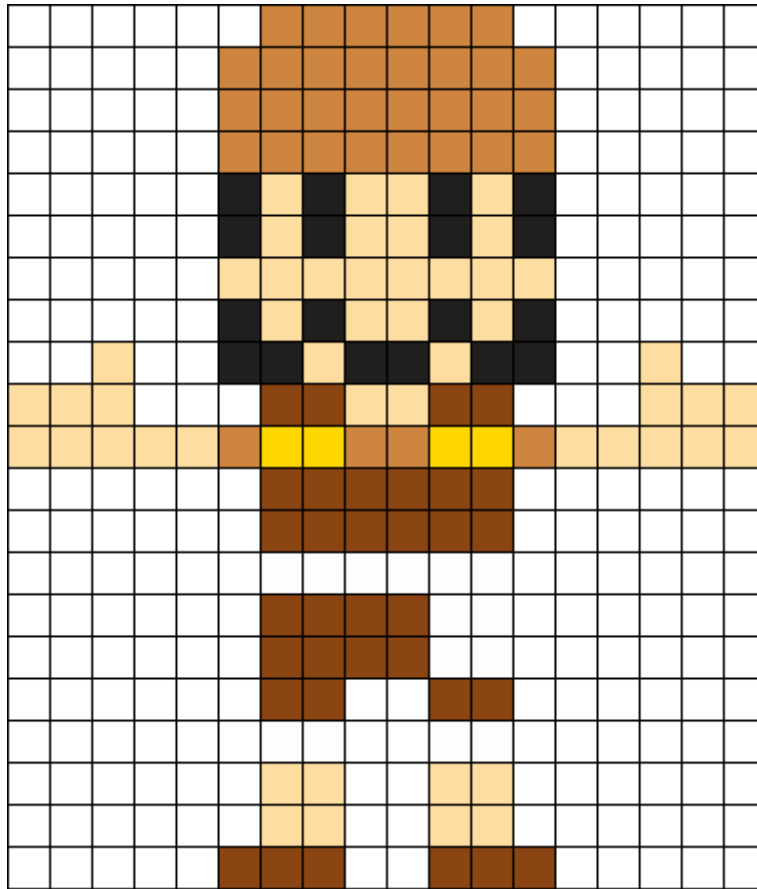

Usopp Perler Kandi Pattern

Created by: Rainbow_Swag

18 columns wide x 21 rows tall

50	34	34	18	14	4
----	----	----	----	----	---