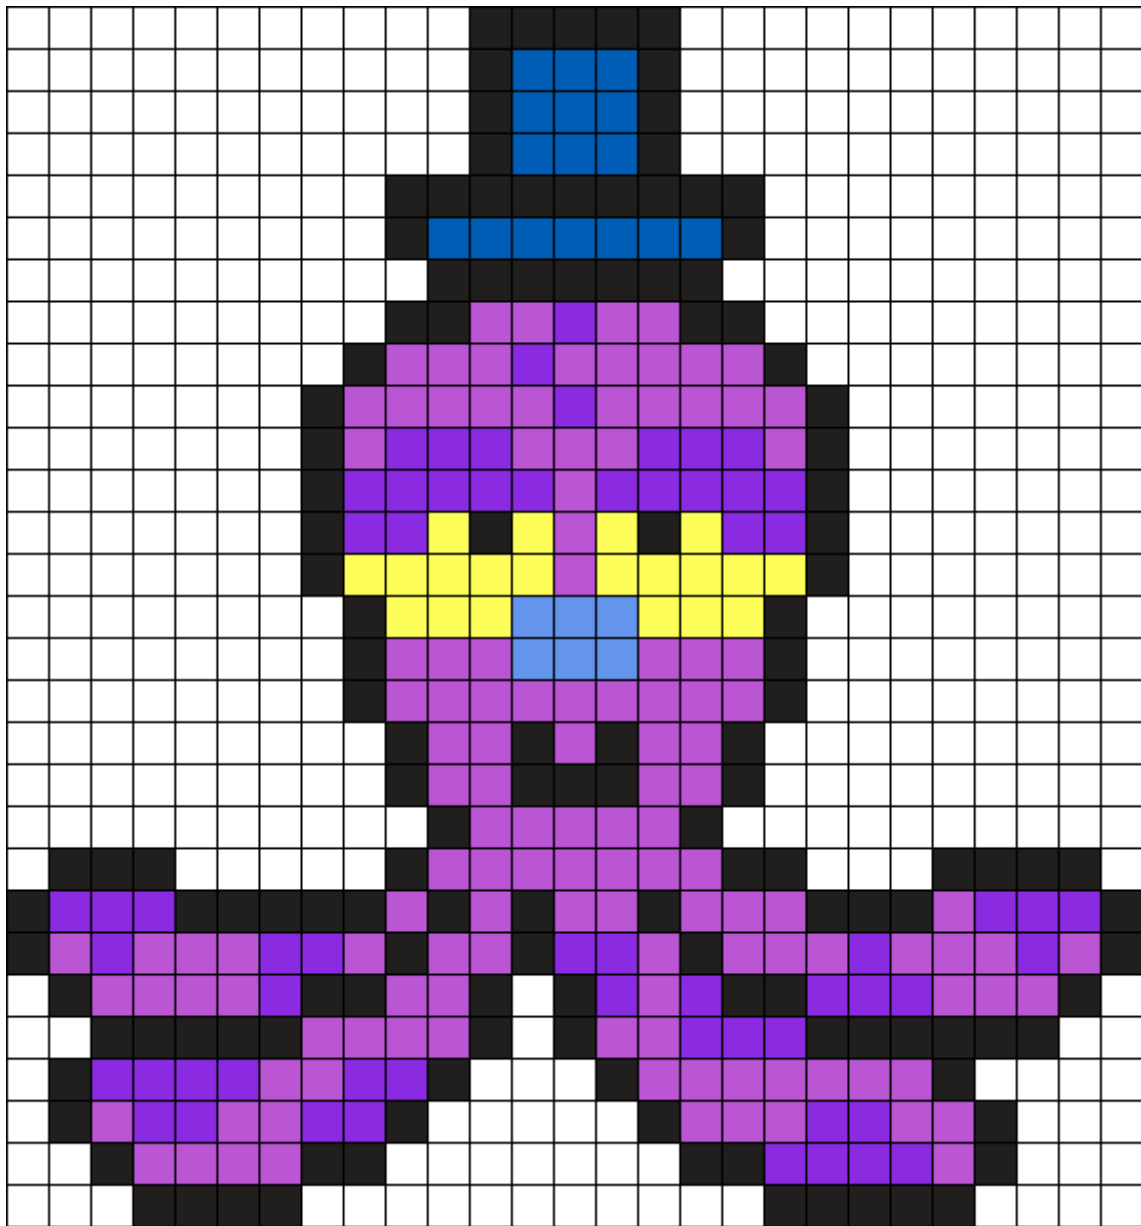

# Octi Kandi Pattern

Created by: Lily\_Shimizu

27 columns wide x 29 rows tall

136	127	61	20	16	6
-----	-----	----	----	----	---