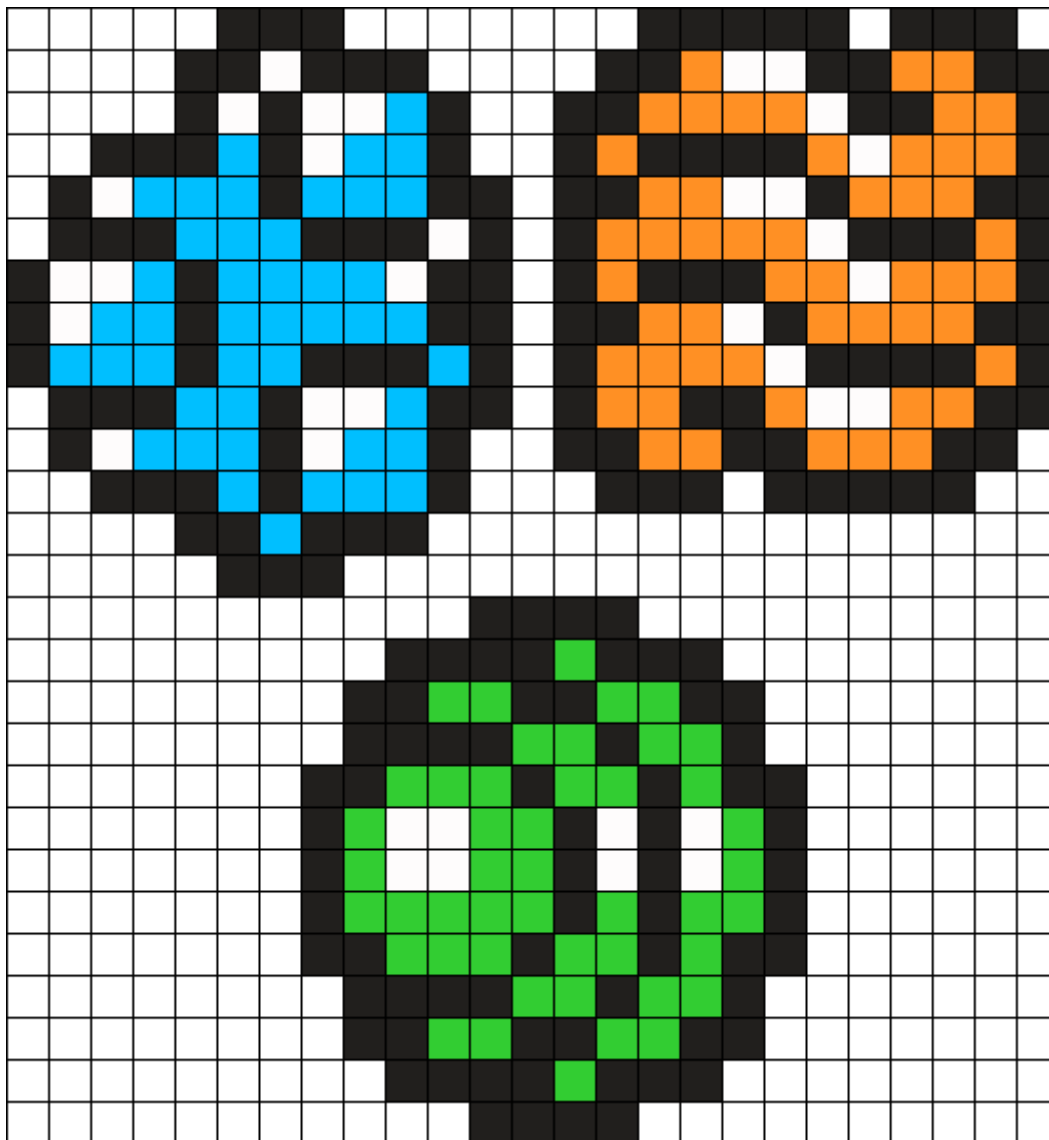

# Harp Of Ages Song Charms Oracle Of Ages Kandi Pattern

Created by: Rainbow\_kandi\_dreams

25 columns wide x 27 rows tall

203	52	46	44	35
-----	----	----	----	----