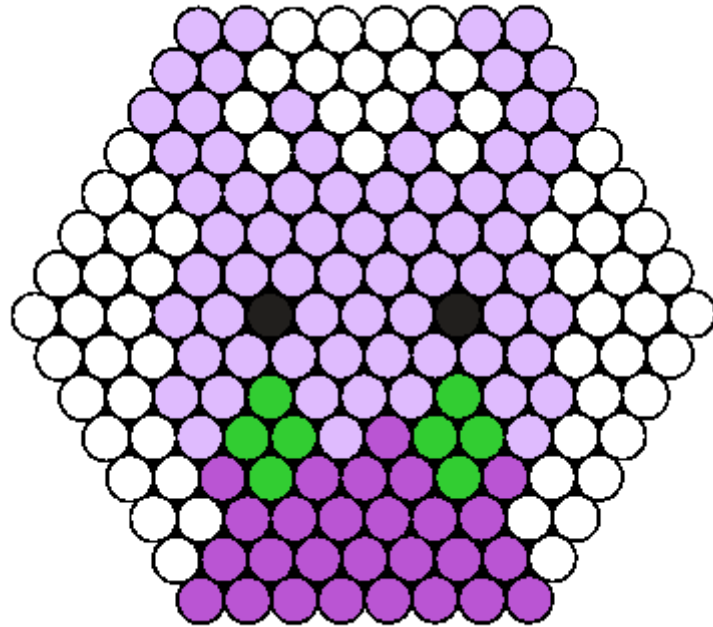

# Tiny Goomy Kandi Pattern

Created by: hippocratessocrates

0 columns wide x 0 rows tall

27	8	68	2
----	---	----	---