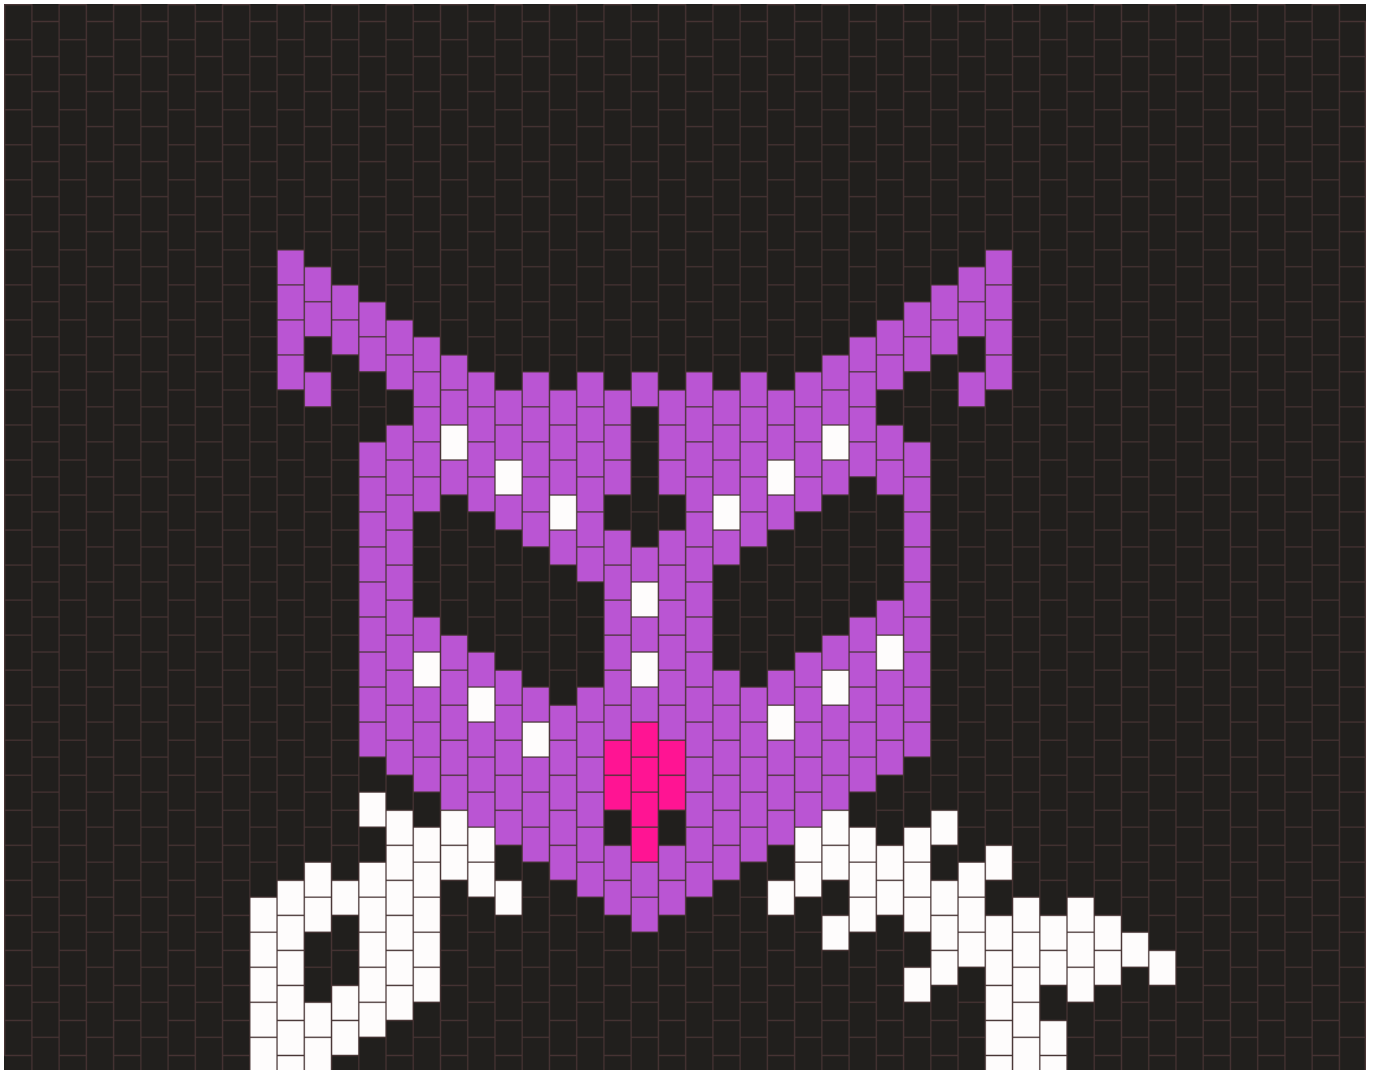

Goth Kitty Purse Panel Kandi Pattern

Created by: MissKittyX2C

50 columns wide x 30 rows tall

1234	218	8	98
------	-----	---	----