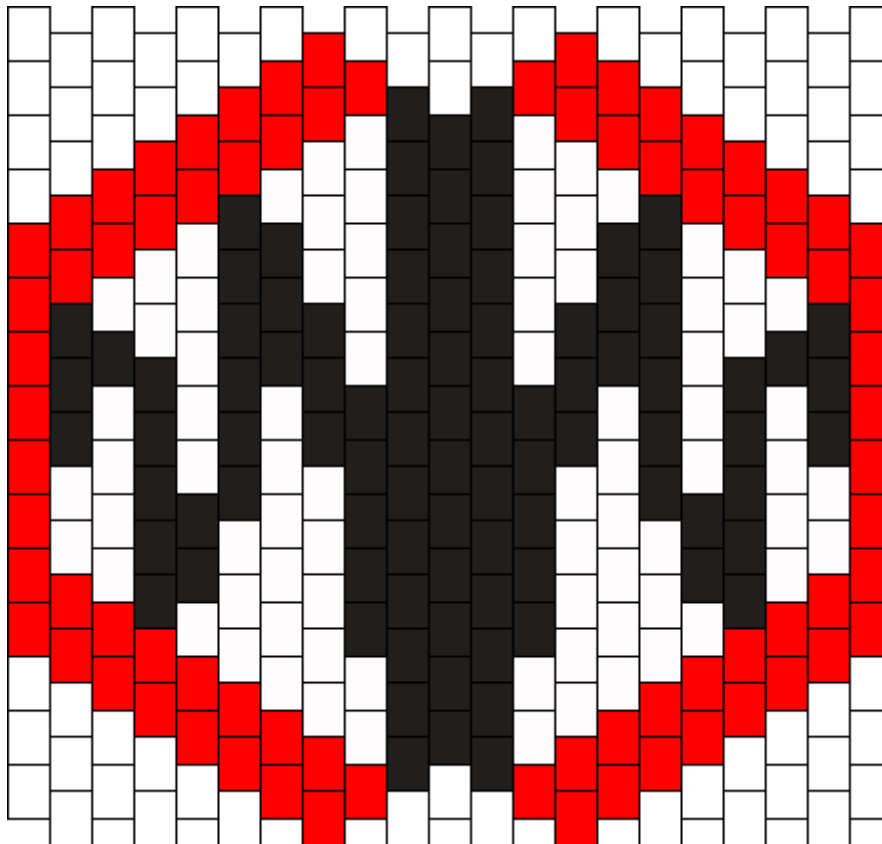

I BITE Surgical Mask Kandi Pattern

Created by: CATDOG

21 columns wide x 15 rows tall

76	94	80
----	----	----