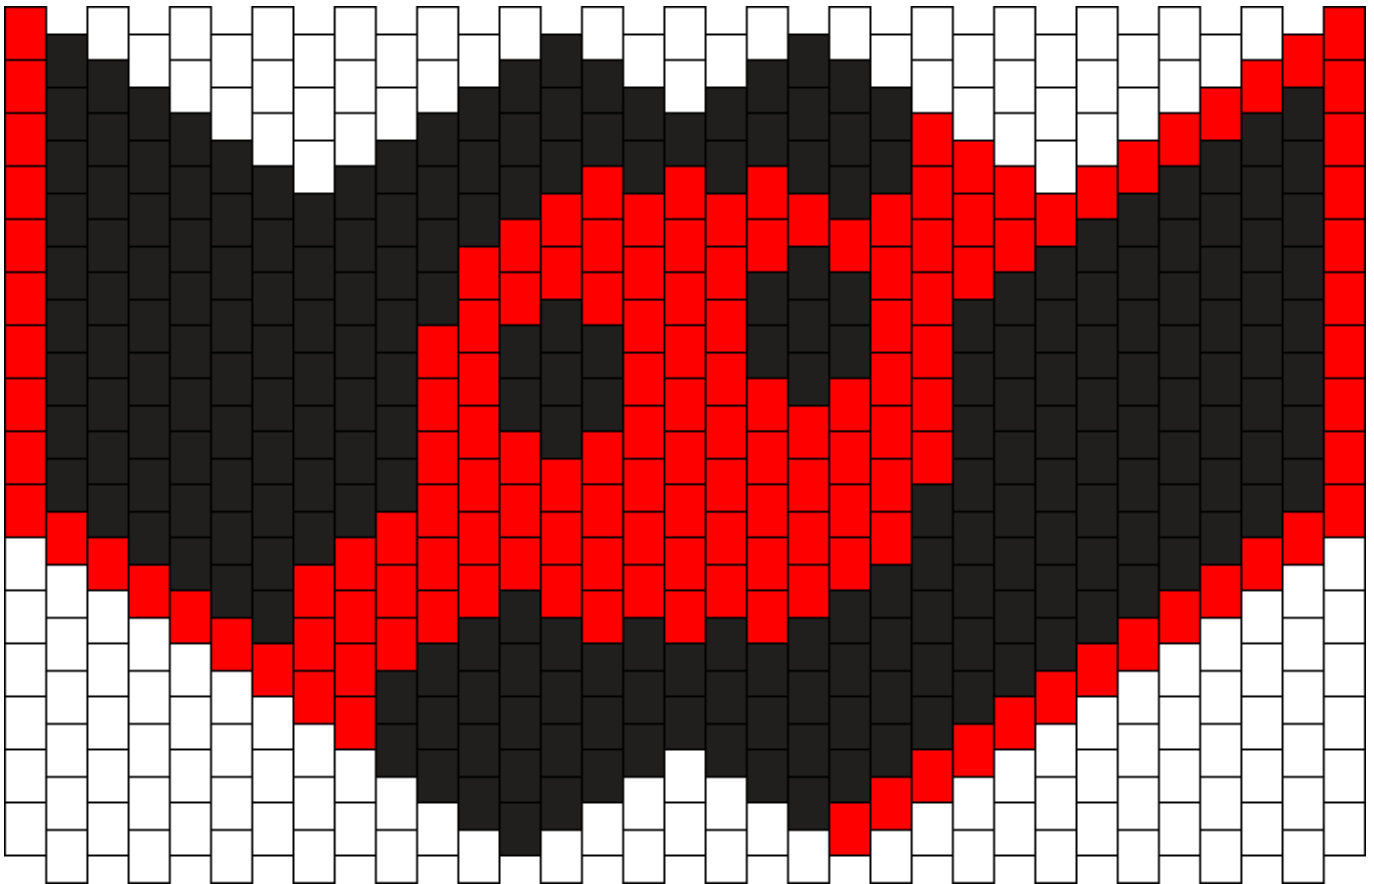

Knife Party Kandi Pattern

Created by: edm_ravenativeboy

33 columns wide x 16 rows tall

146	240
-----	-----