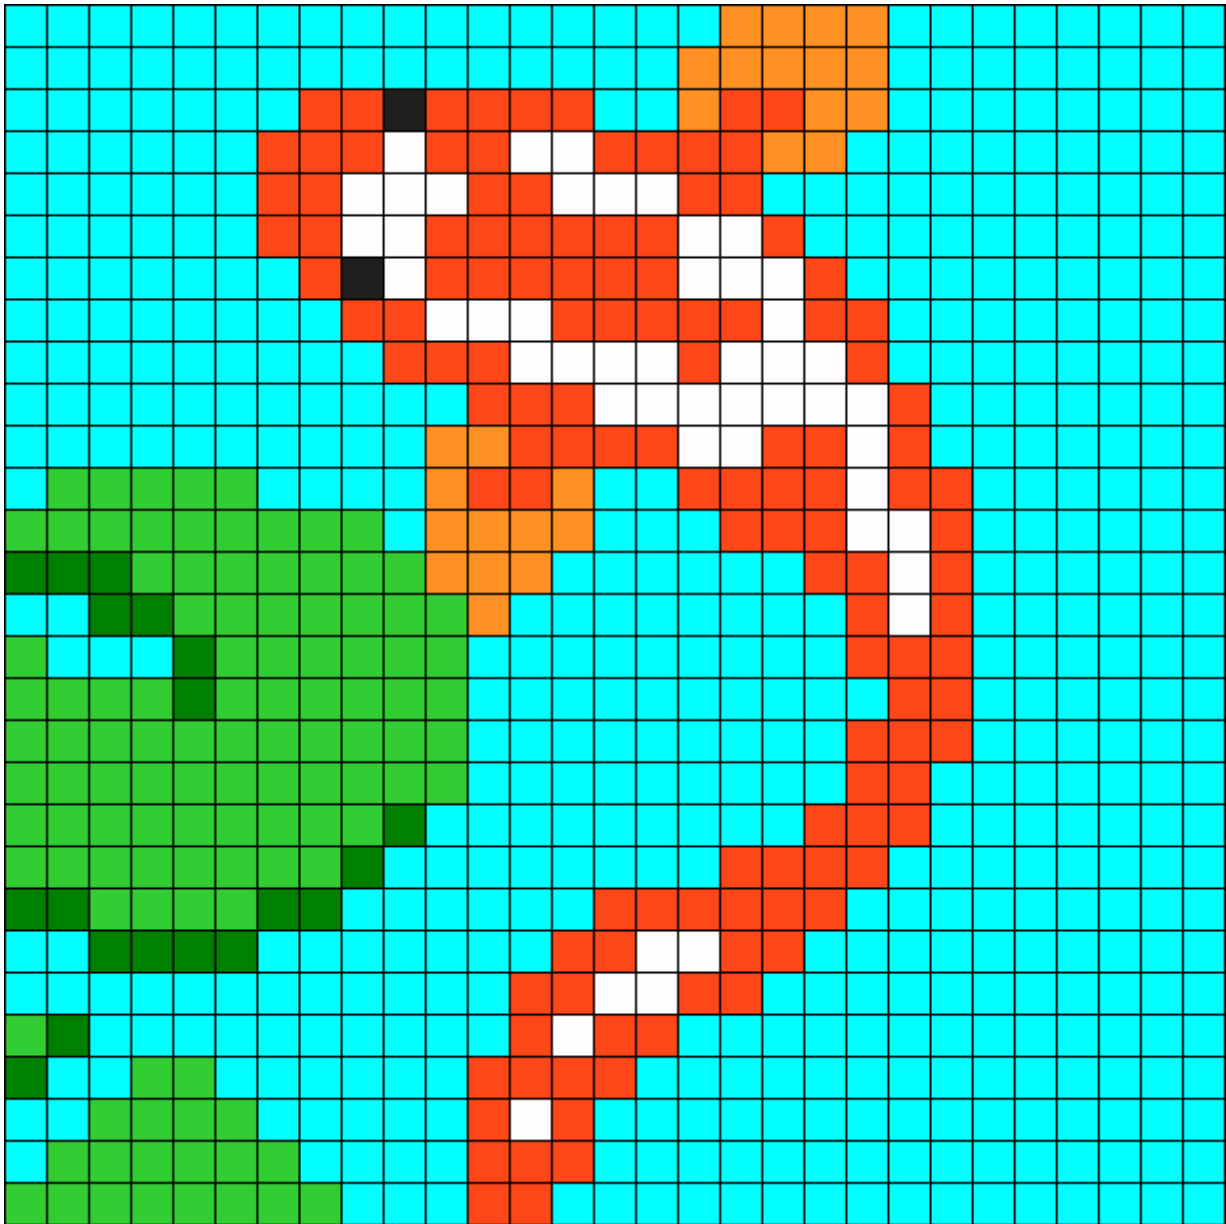

# Koi Part1 Kandi Pattern

Created by: RobotFrog21

29 columns wide x 29 rows tall

392	98	84	38	20	15	2
-----	----	----	----	----	----	---