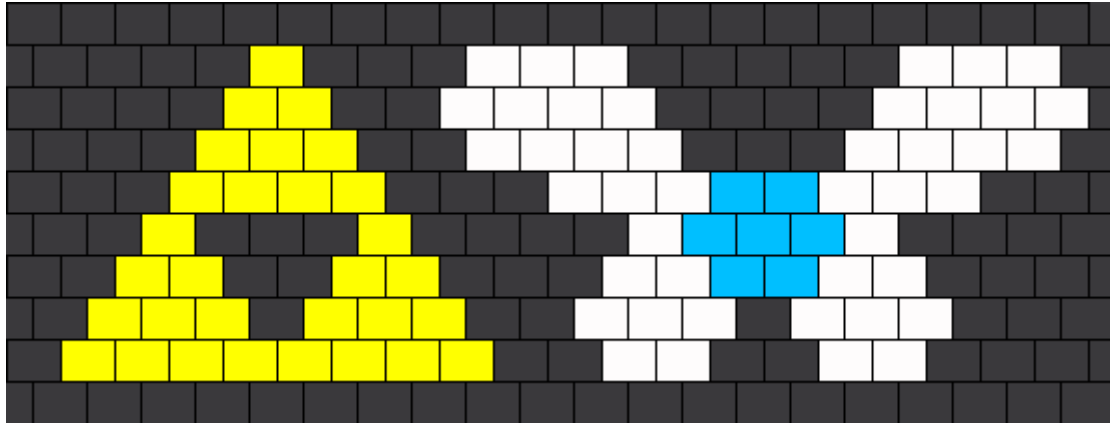

# Legend Of Zelda Triforce And Navi Cuff Kandi Pattern

Created by: AntiAri

20 columns wide x 10 rows tall

129	44	30	7
-----	----	----	---