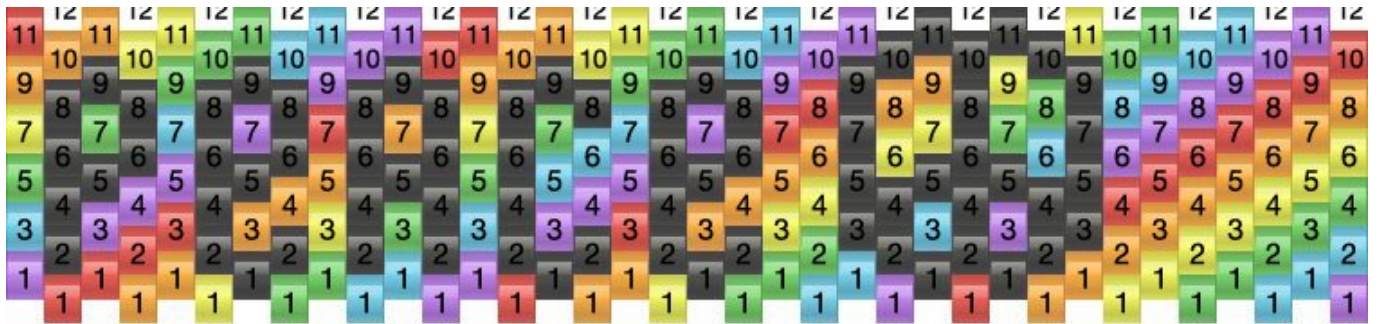

Rainbow Peace With Peace Sign Kandi Pattern

Created by: Maddy

36 columns wide x 6 rows tall

0