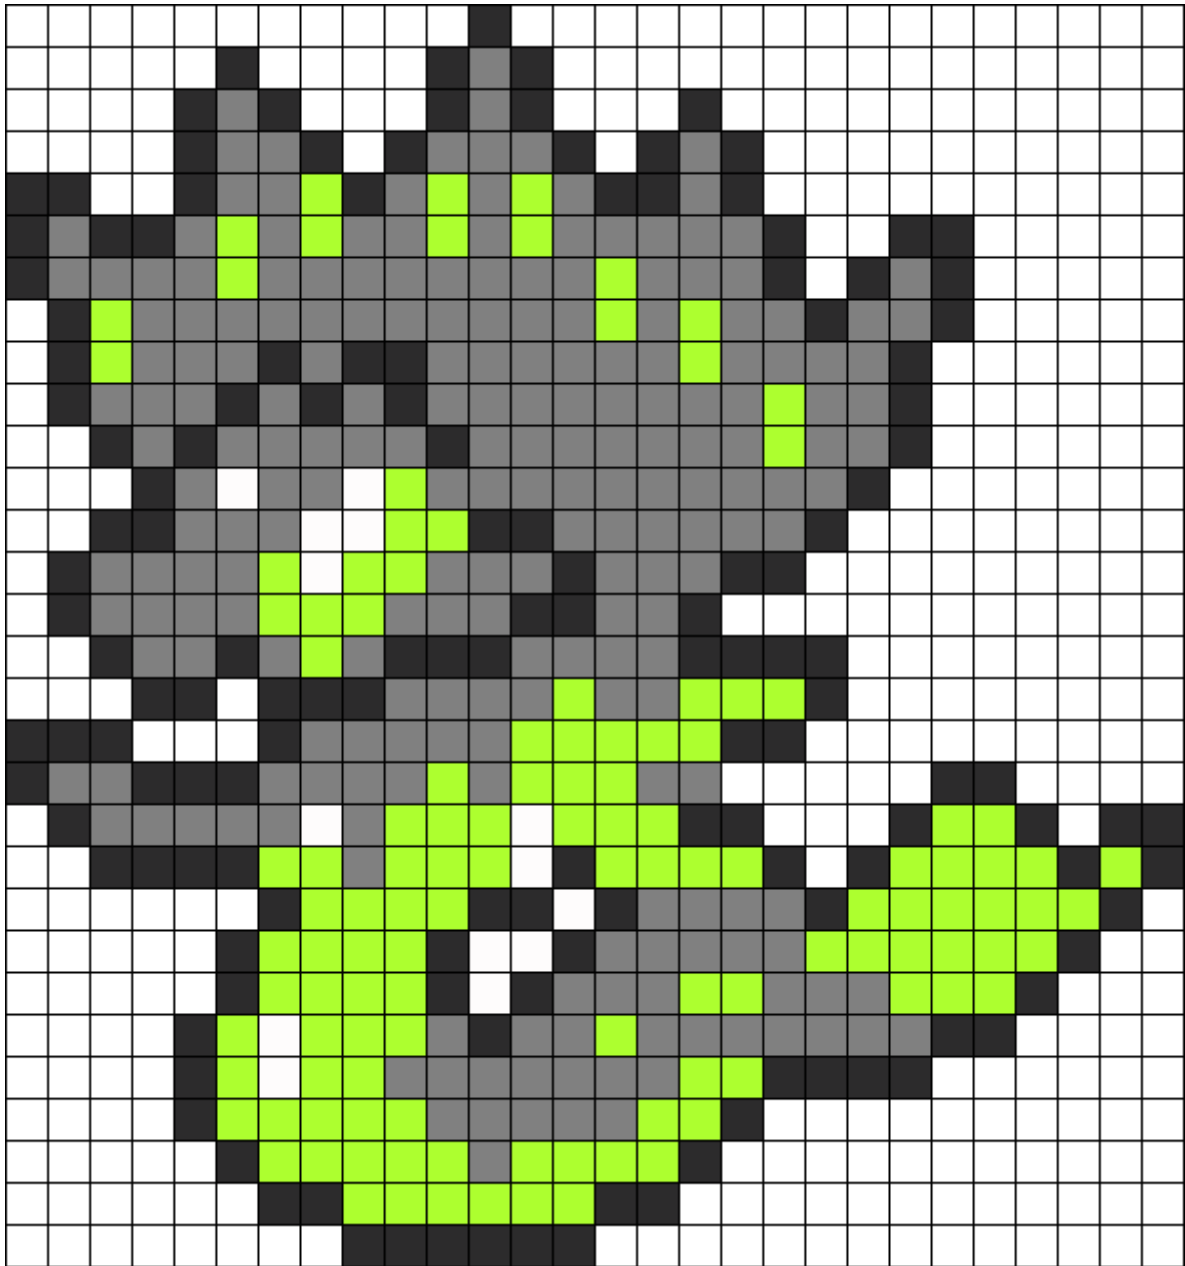

Zygarde Kandi Pattern

Created by: gretchenmj1997

28 columns wide x 30 rows tall

216

144

122

14