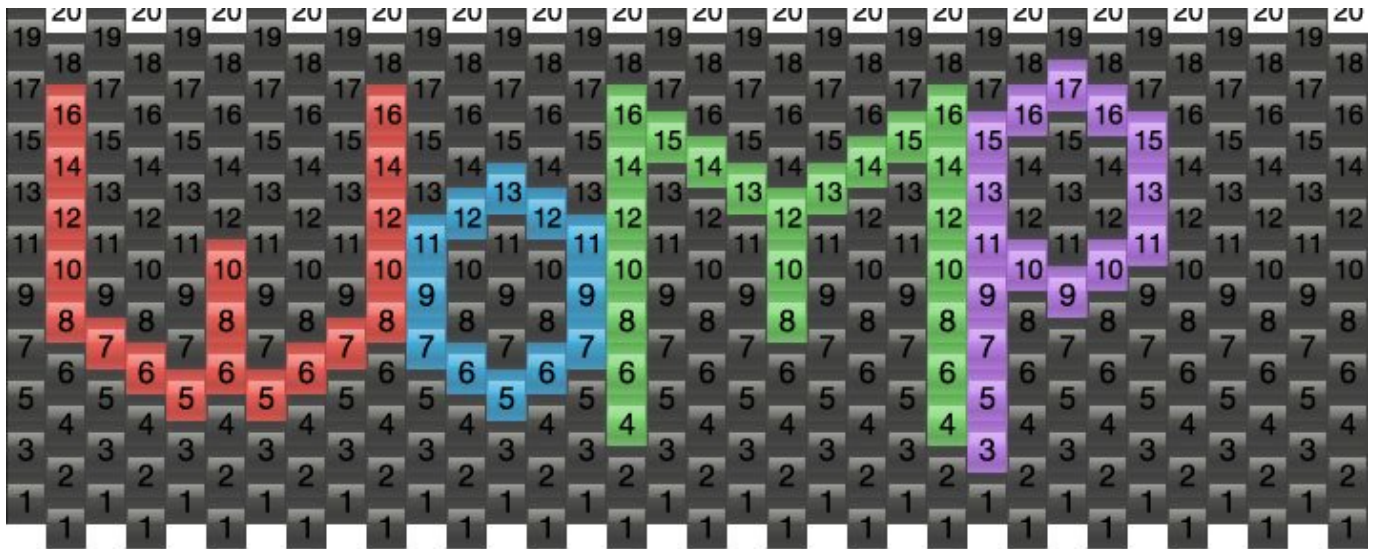

Womp Kandi Pattern

Created by: Sexytime

34 columns wide x 10 rows tall

0