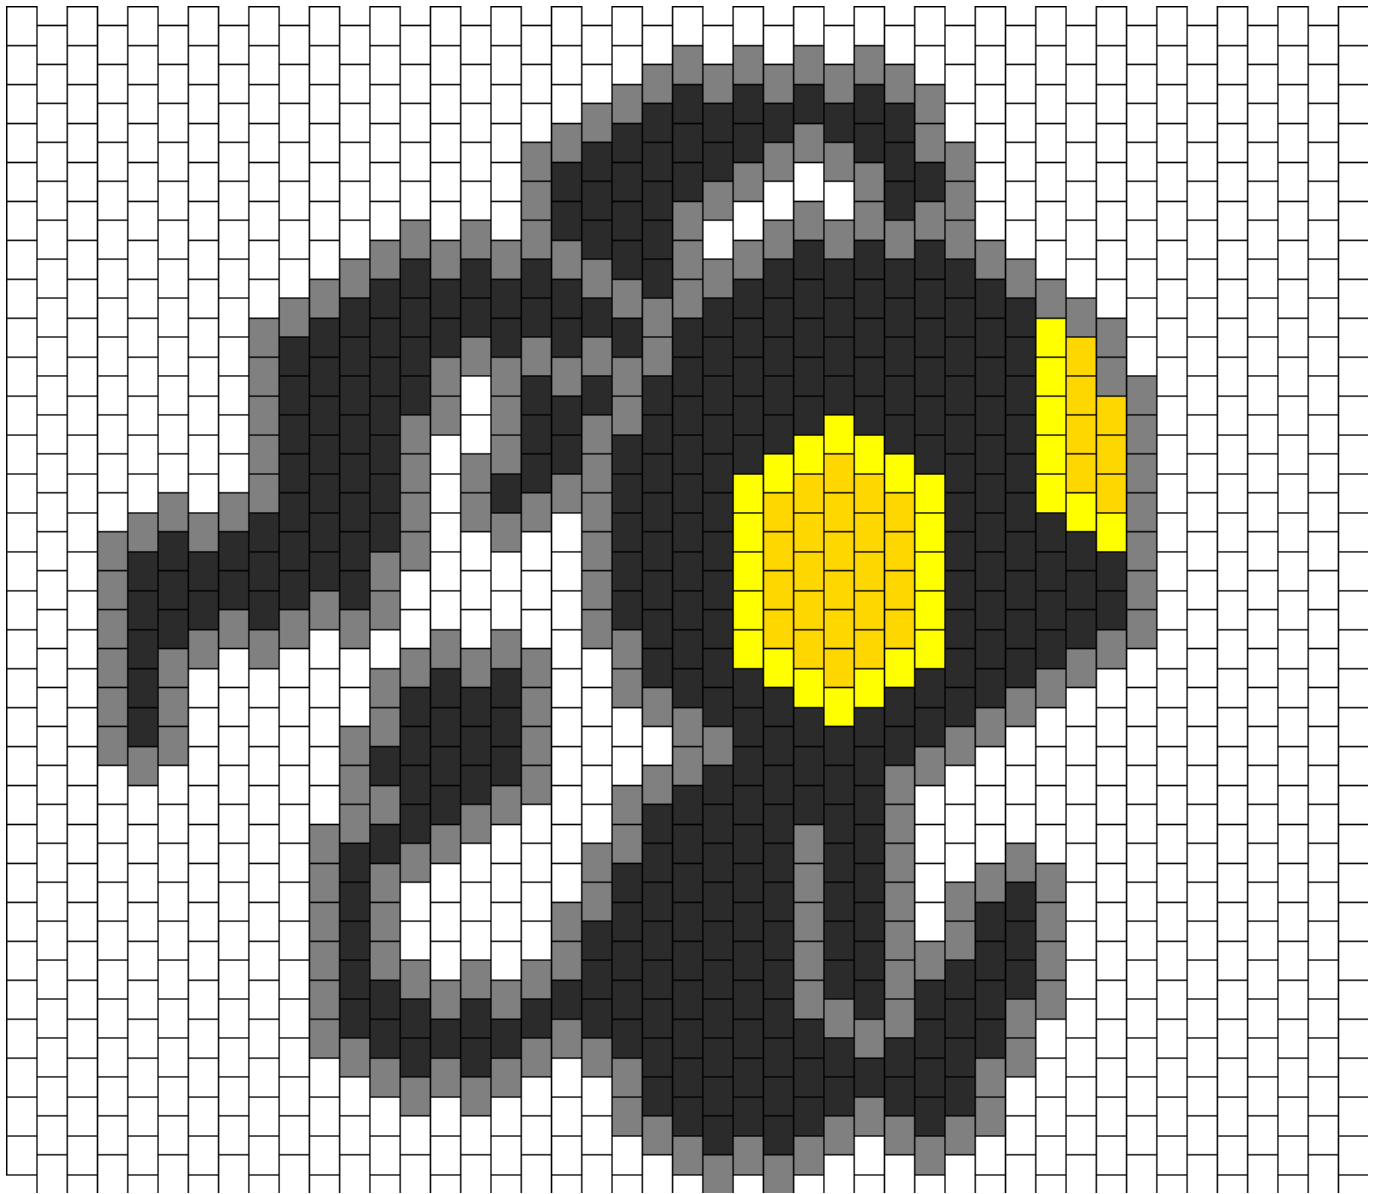

KH Heartless Kandi Pattern

Created by: lunayua

45 columns wide x 30 rows tall

343	31	27	217
-----	----	----	-----