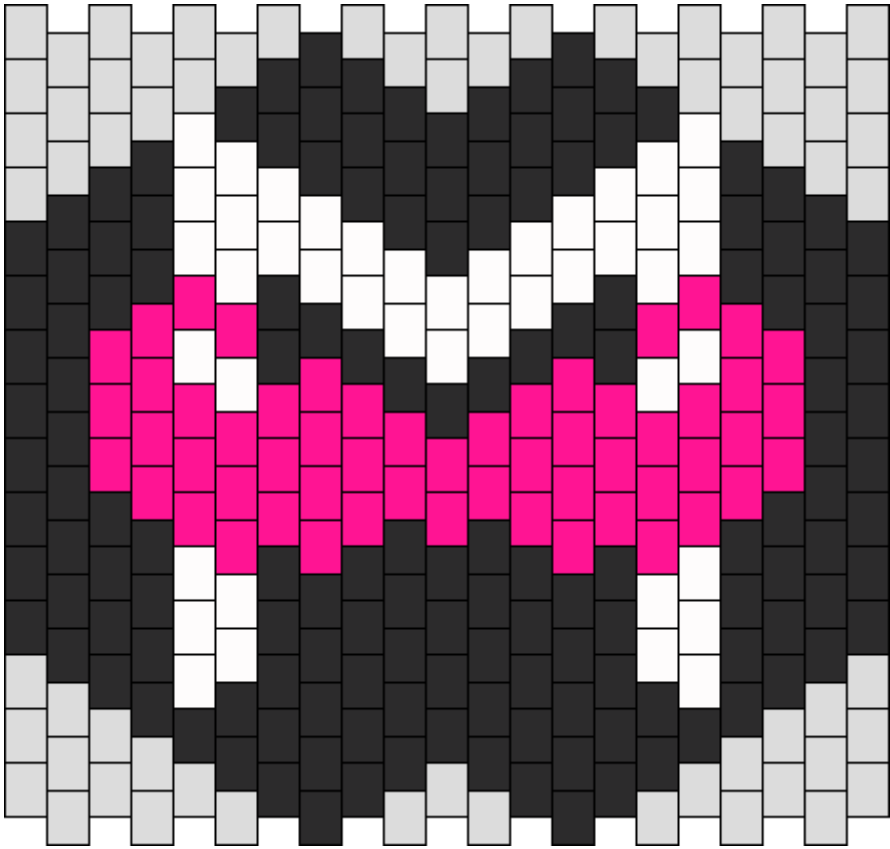

# Markiplier Mask Kandi Pattern

Created by: breezylovesyou

21 columns wide x 15 rows tall

150

44

56