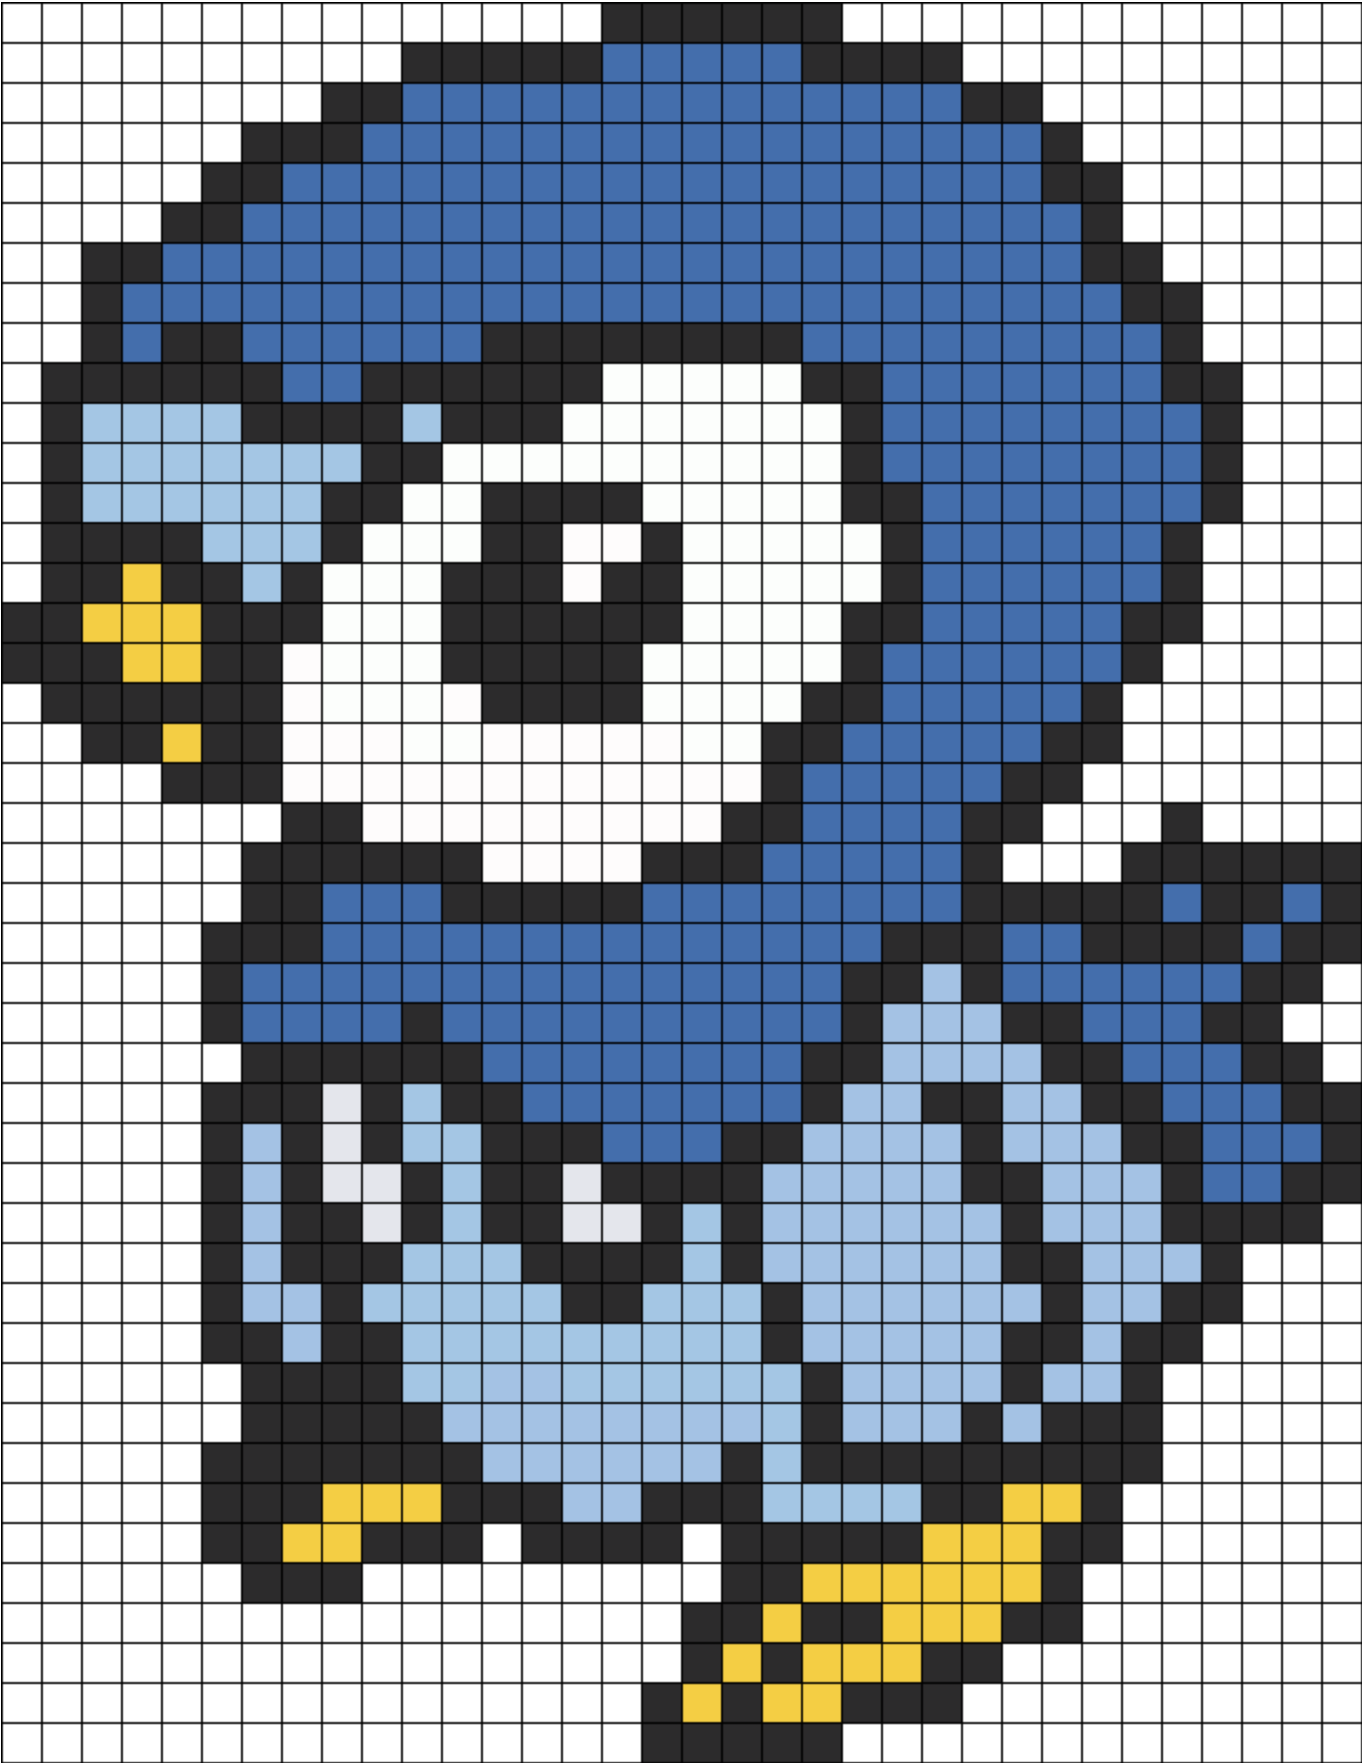

Piplup Kandi Pattern

Created by: mewmew_furrkyou

34 columns wide x 44 rows tall

410

316

94

71

63

39

34

8