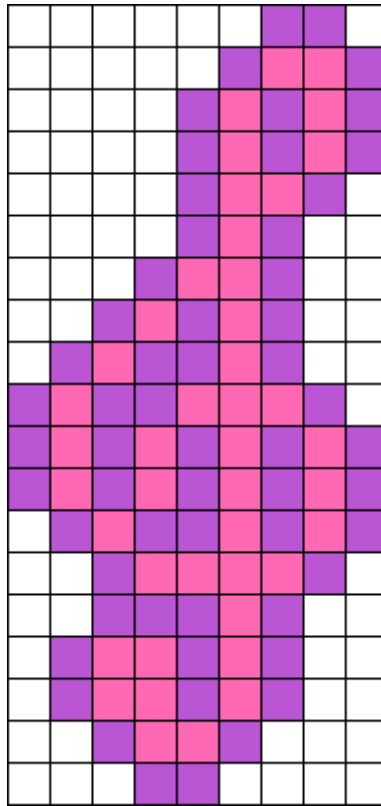

Treble Clef Kandi Pattern

Created by: BeeDaBomb

9 columns wide x 19 rows tall

58 43