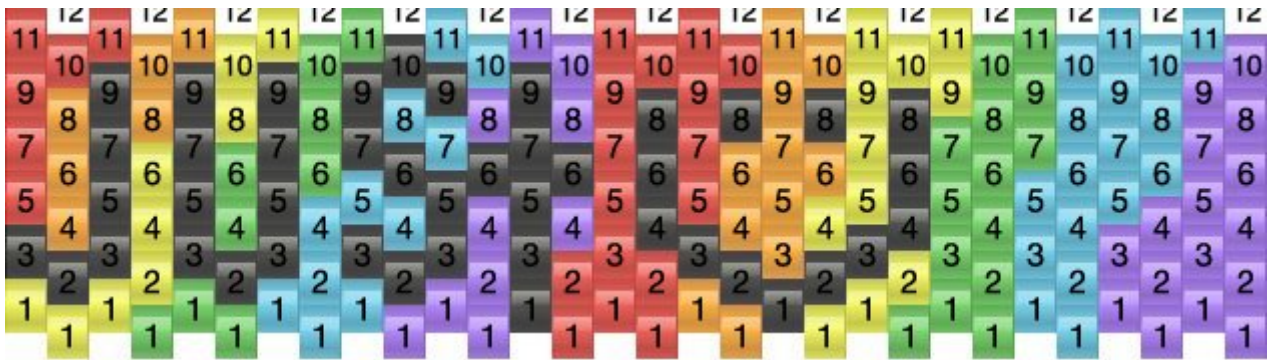

Just Smile Kandi Pattern

Created by: sabrina

30 columns wide x 6 rows tall

0