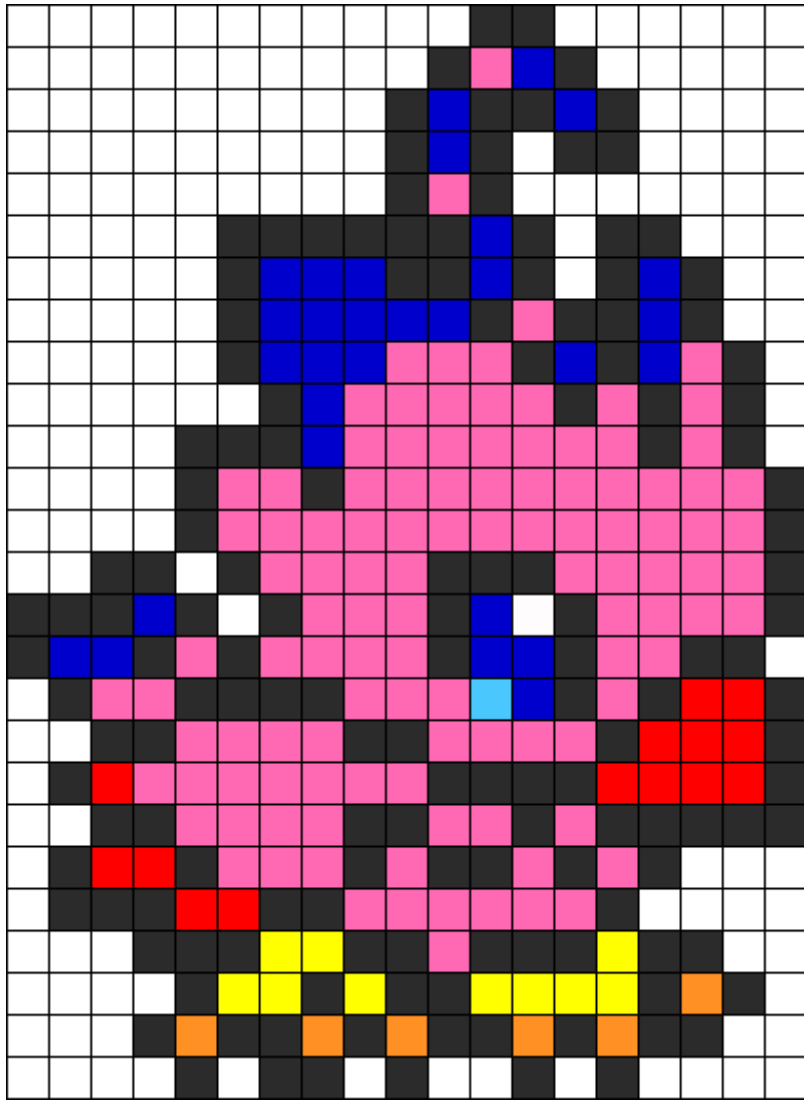

Biyomon Kandi Pattern

Created by: Kiladra

19 columns wide x 26 rows tall

148	111	30	14	10	6	1	1
-----	-----	----	----	----	---	---	---