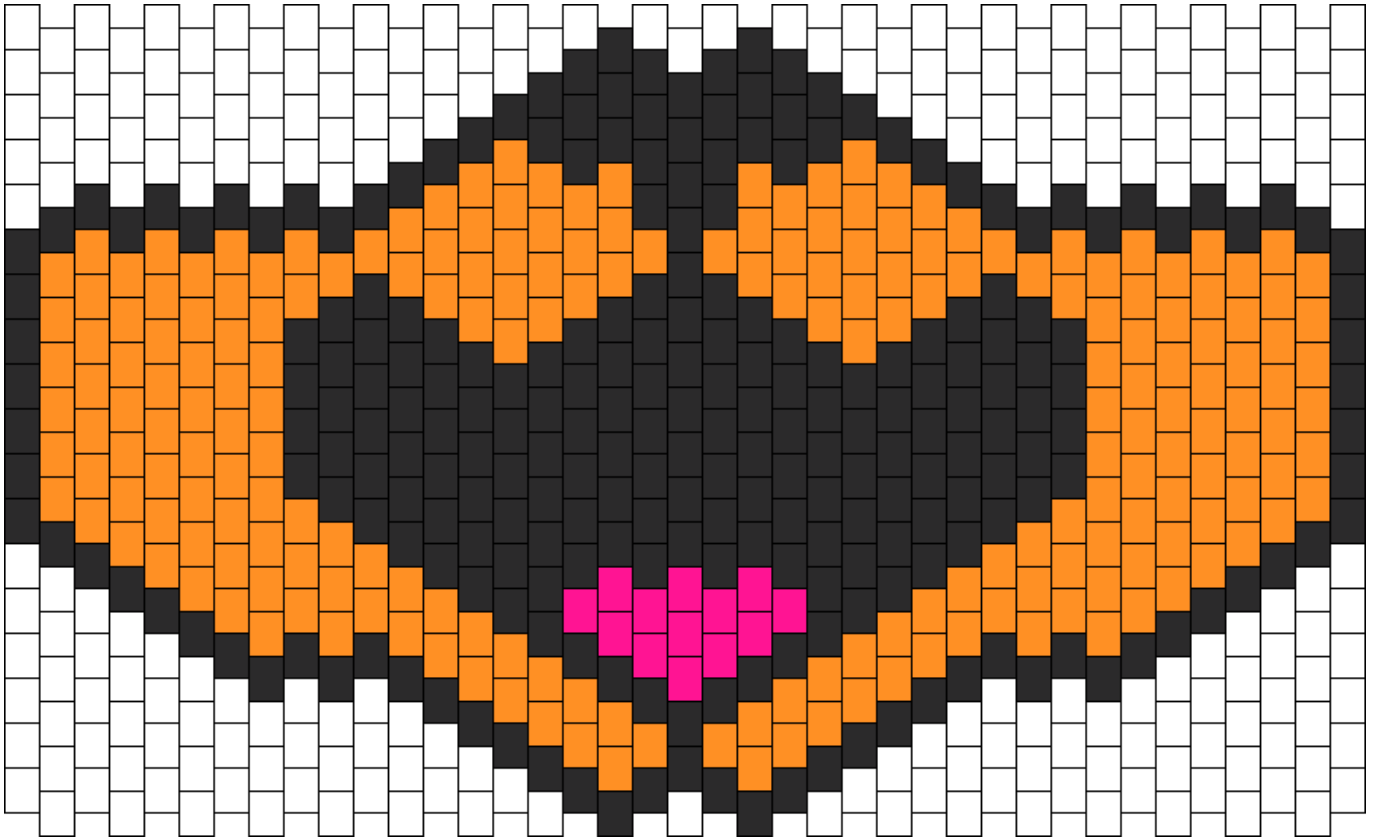

Smiley Mask Kandi Pattern

Created by: RainbowRay

39 columns wide x 18 rows tall

251	212	13
-----	-----	----