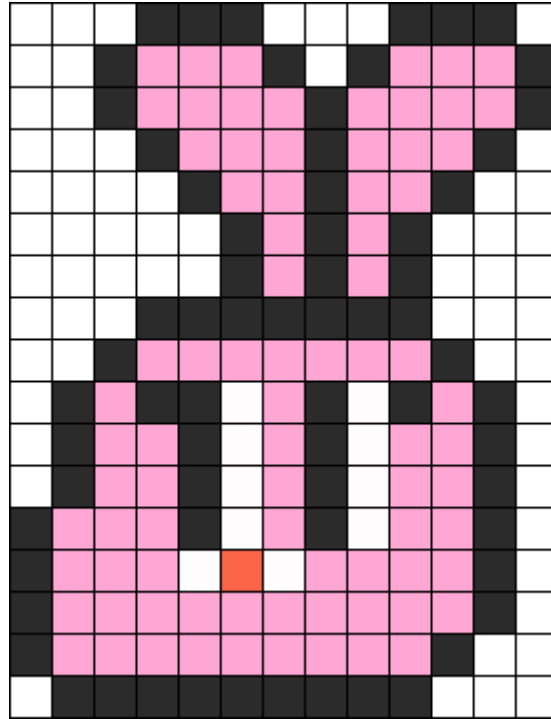

Anais From The Amazing World Of Gumball Kandi Pattern

Created by: AdventureTime17

13 columns wide x 17 rows tall

80	67	10	1
----	----	----	---