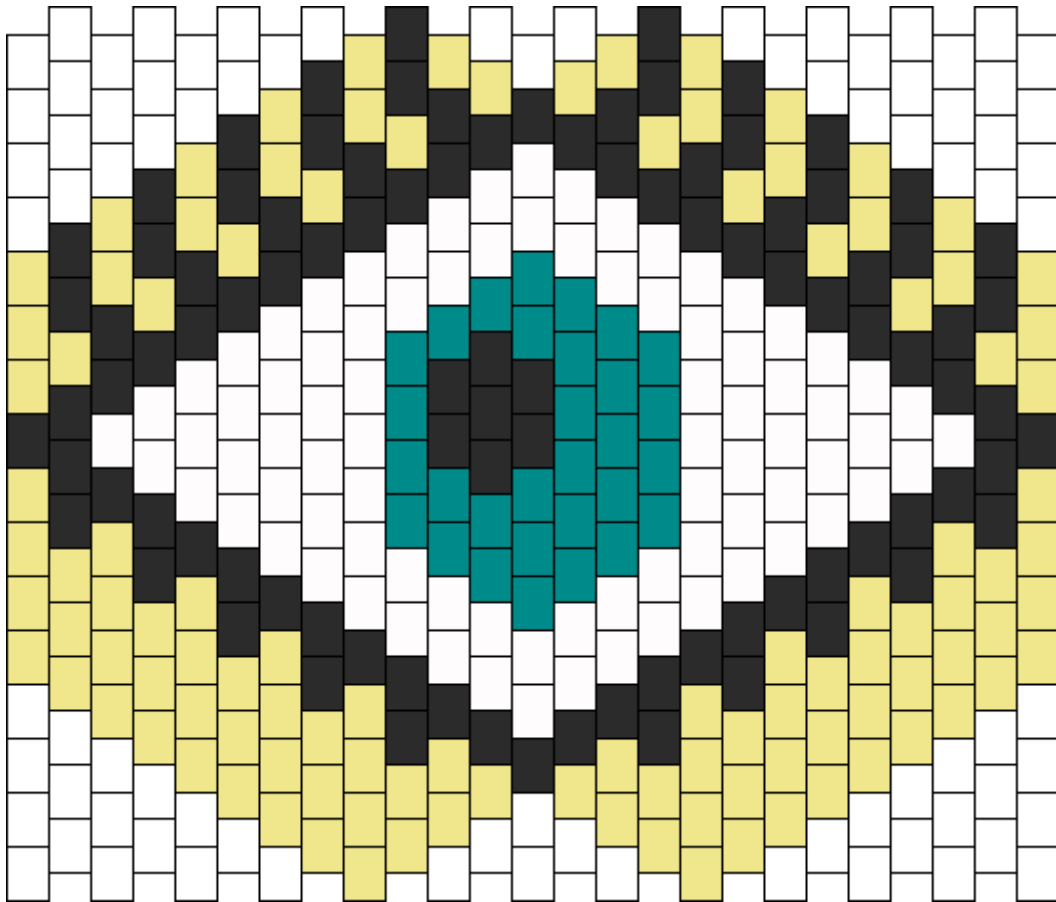

# Eye Mask Kandi Pattern

Created by: KandiKidJustin

25 columns wide x 16 rows tall

110

95

84

30