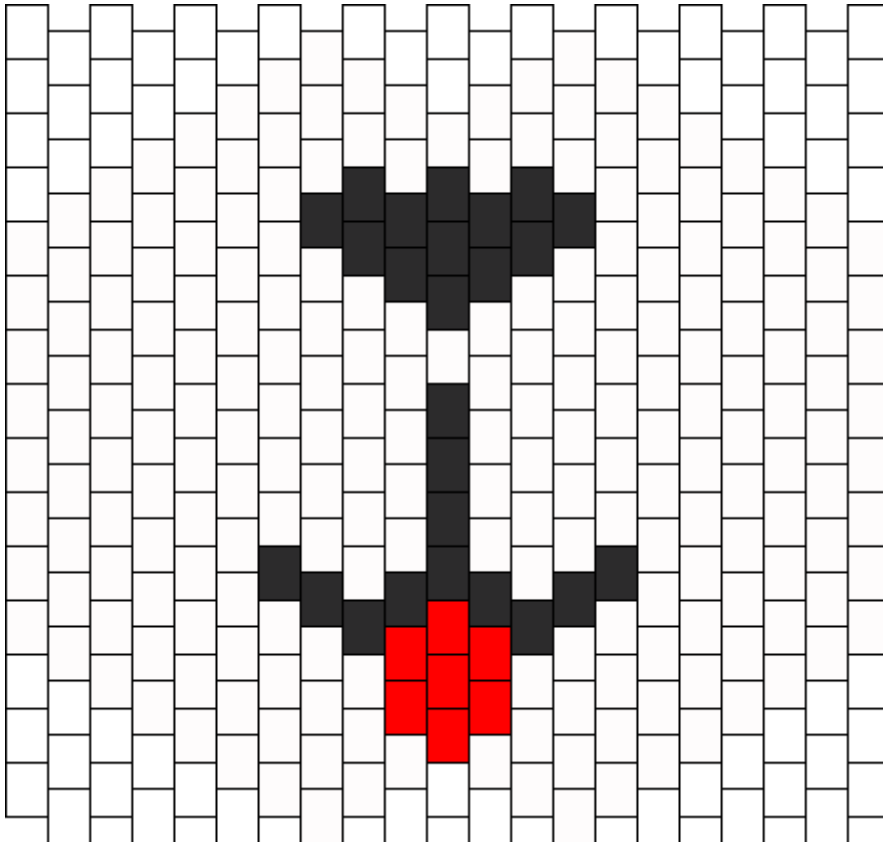

# Panda Tongue Mask Kandi Pattern

Created by: call\_me\_srz

21 columns wide x 15 rows tall

218

25

7