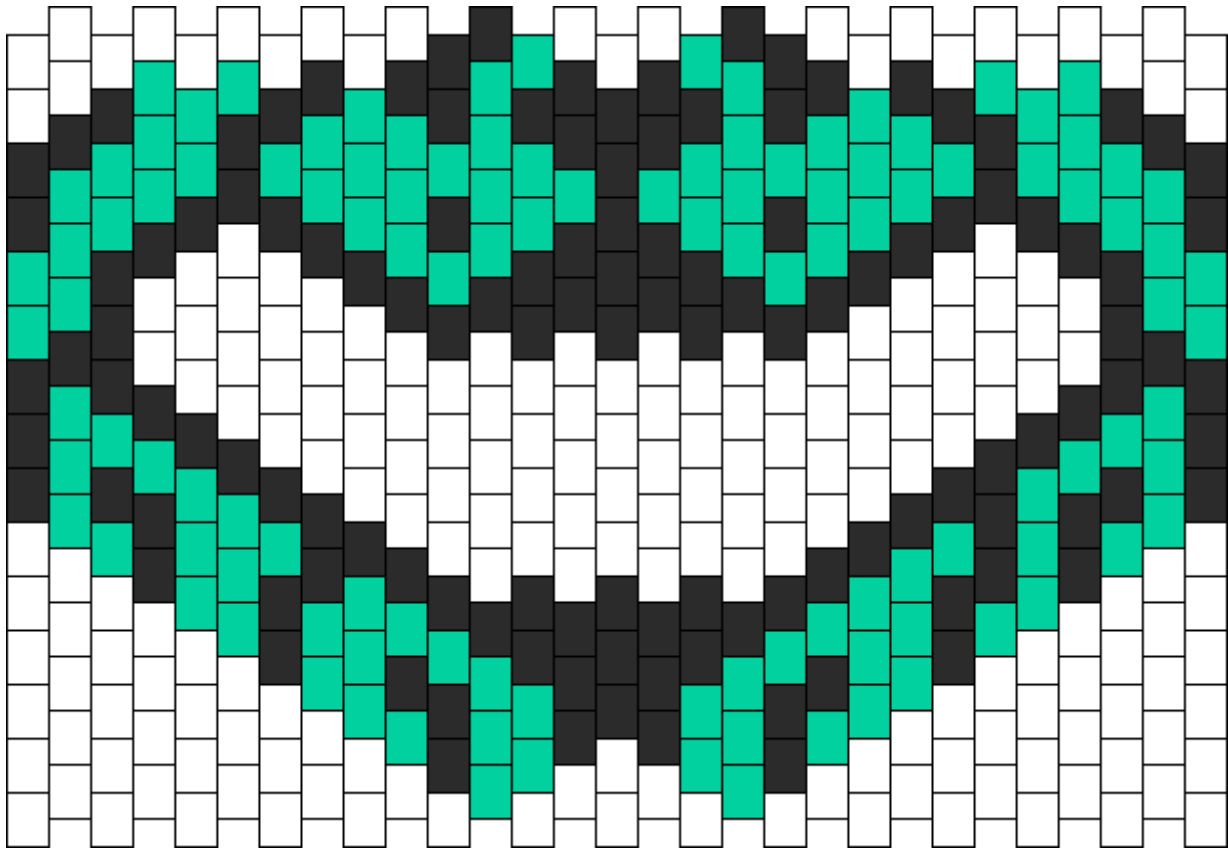

Mint HellHound Mask Kandi Pattern

Created by: iKandiAddict

29 columns wide x 15 rows tall

125

115