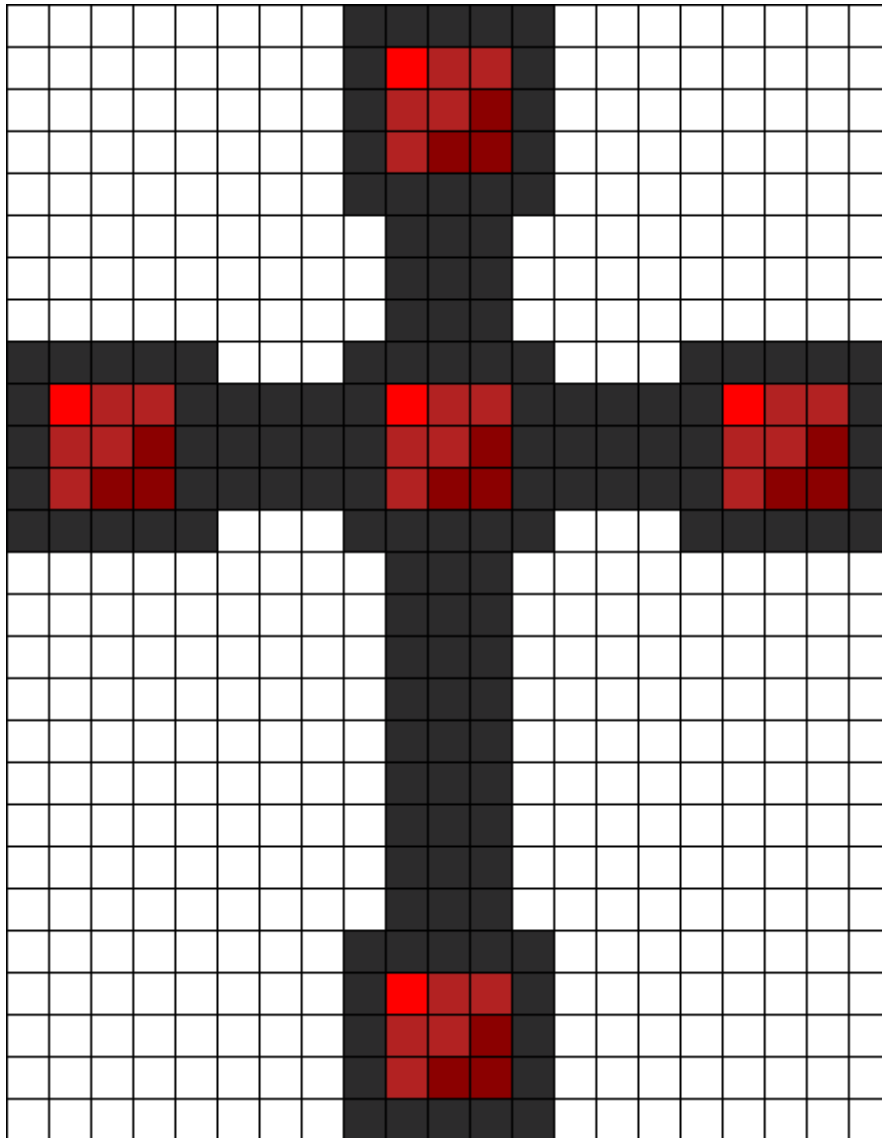

Gothic Cross Kandi Pattern

Created by: VampireKitten

21 columns wide x 27 rows tall

134	25	15	5
-----	----	----	---