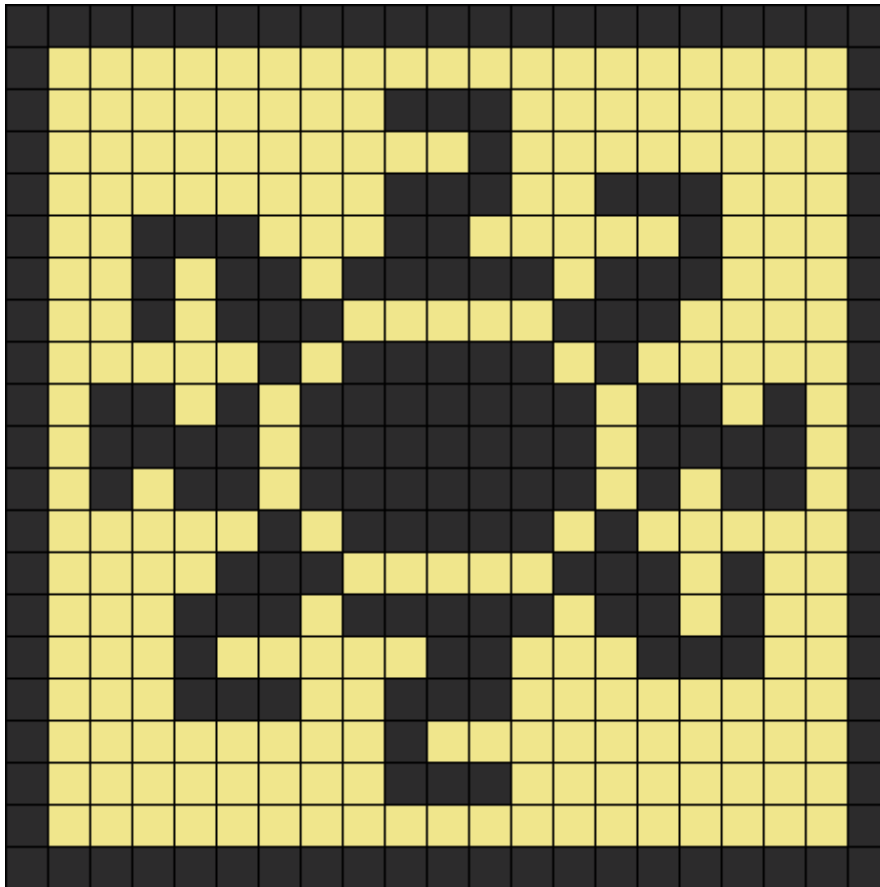

MtG White Mana Coaster 2 Kandi Pattern

Created by: maegan_xo

21 columns wide x 21 rows tall

238

206