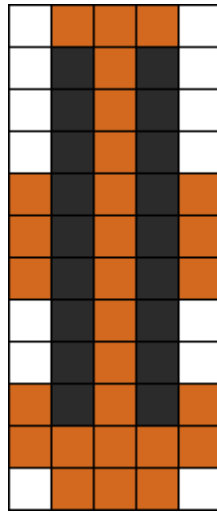

Violin Charm Kandi Pattern

Created by: Amber_Nickole

5 columns wide x 12 rows tall

28

18