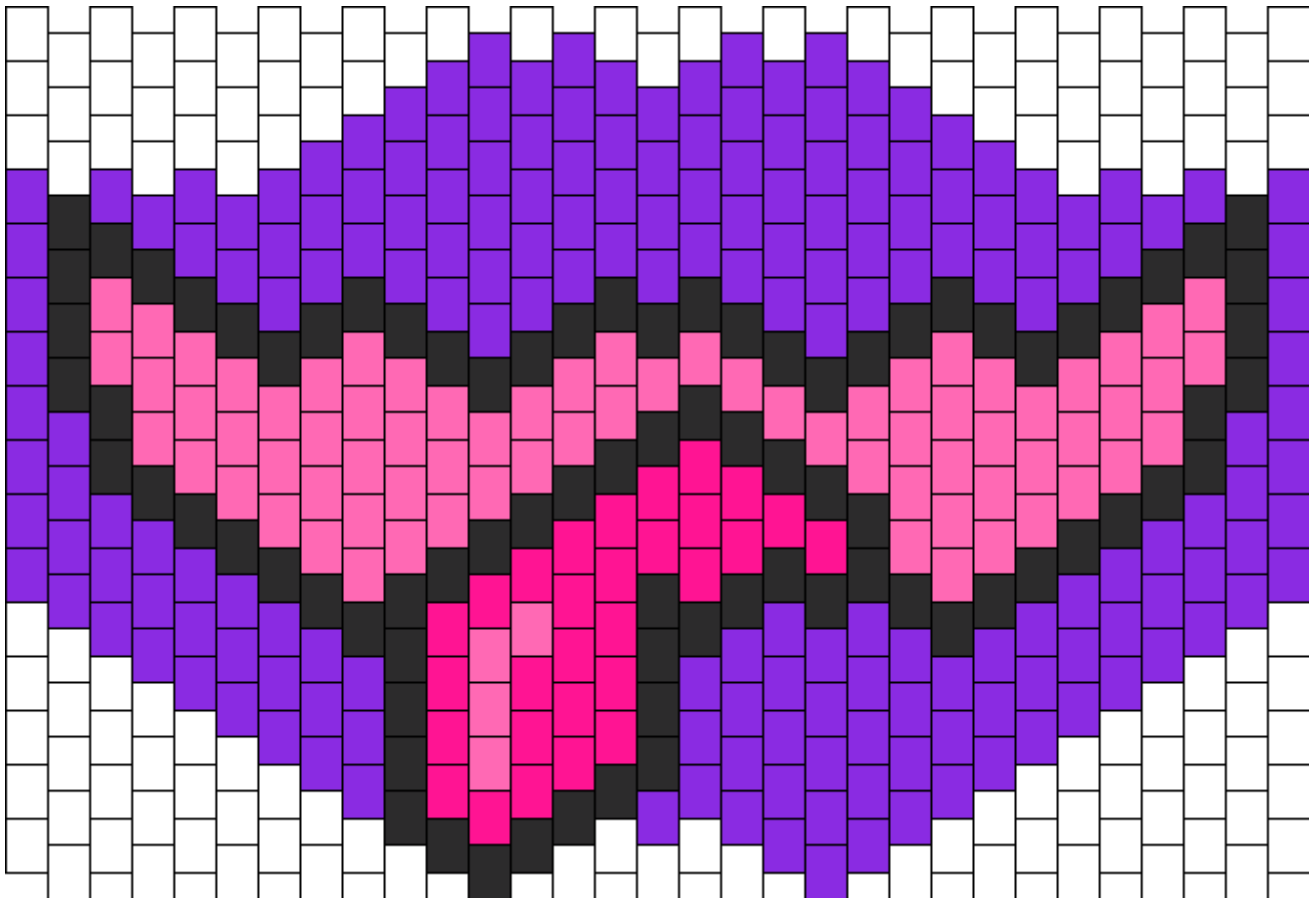

Haunter Tongue Kandi Pattern

Created by: ravingneko

31 columns wide x 16 rows tall

188	82	76	29
-----	----	----	----