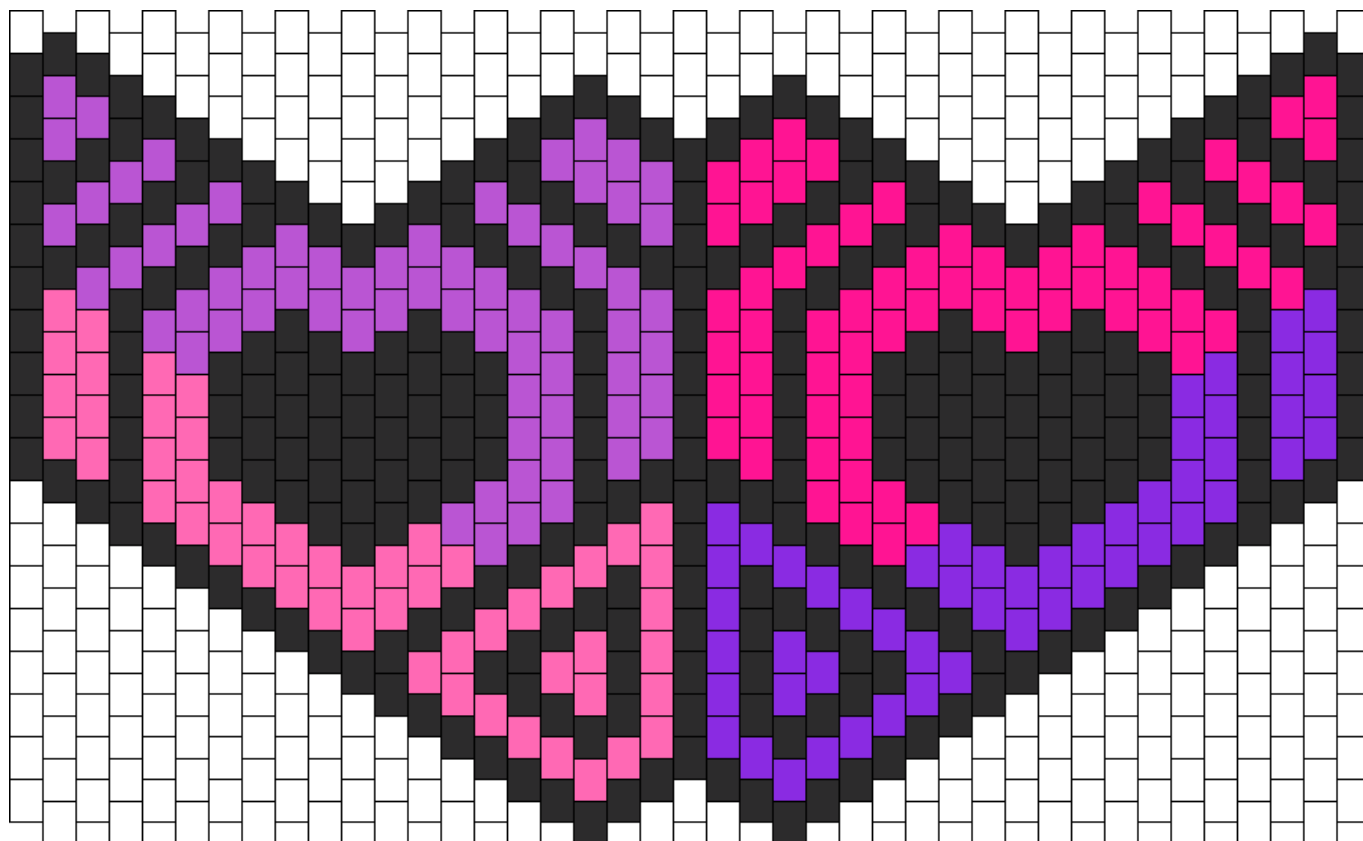

# ASoT Logo Surgeon Mask Kandi Pattern

Created by: BlindLeader

41 columns wide x 19 rows tall

291	53	53	67	67
-----	----	----	----	----