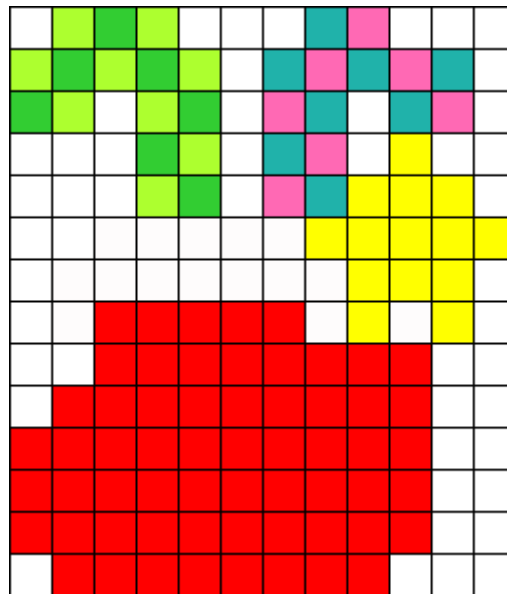

Easy Christmas Stocking Kandi Pattern

Created by: Ashley302

12 columns wide x 14 rows tall

60	15	14	9	8	7	7
----	----	----	---	---	---	---