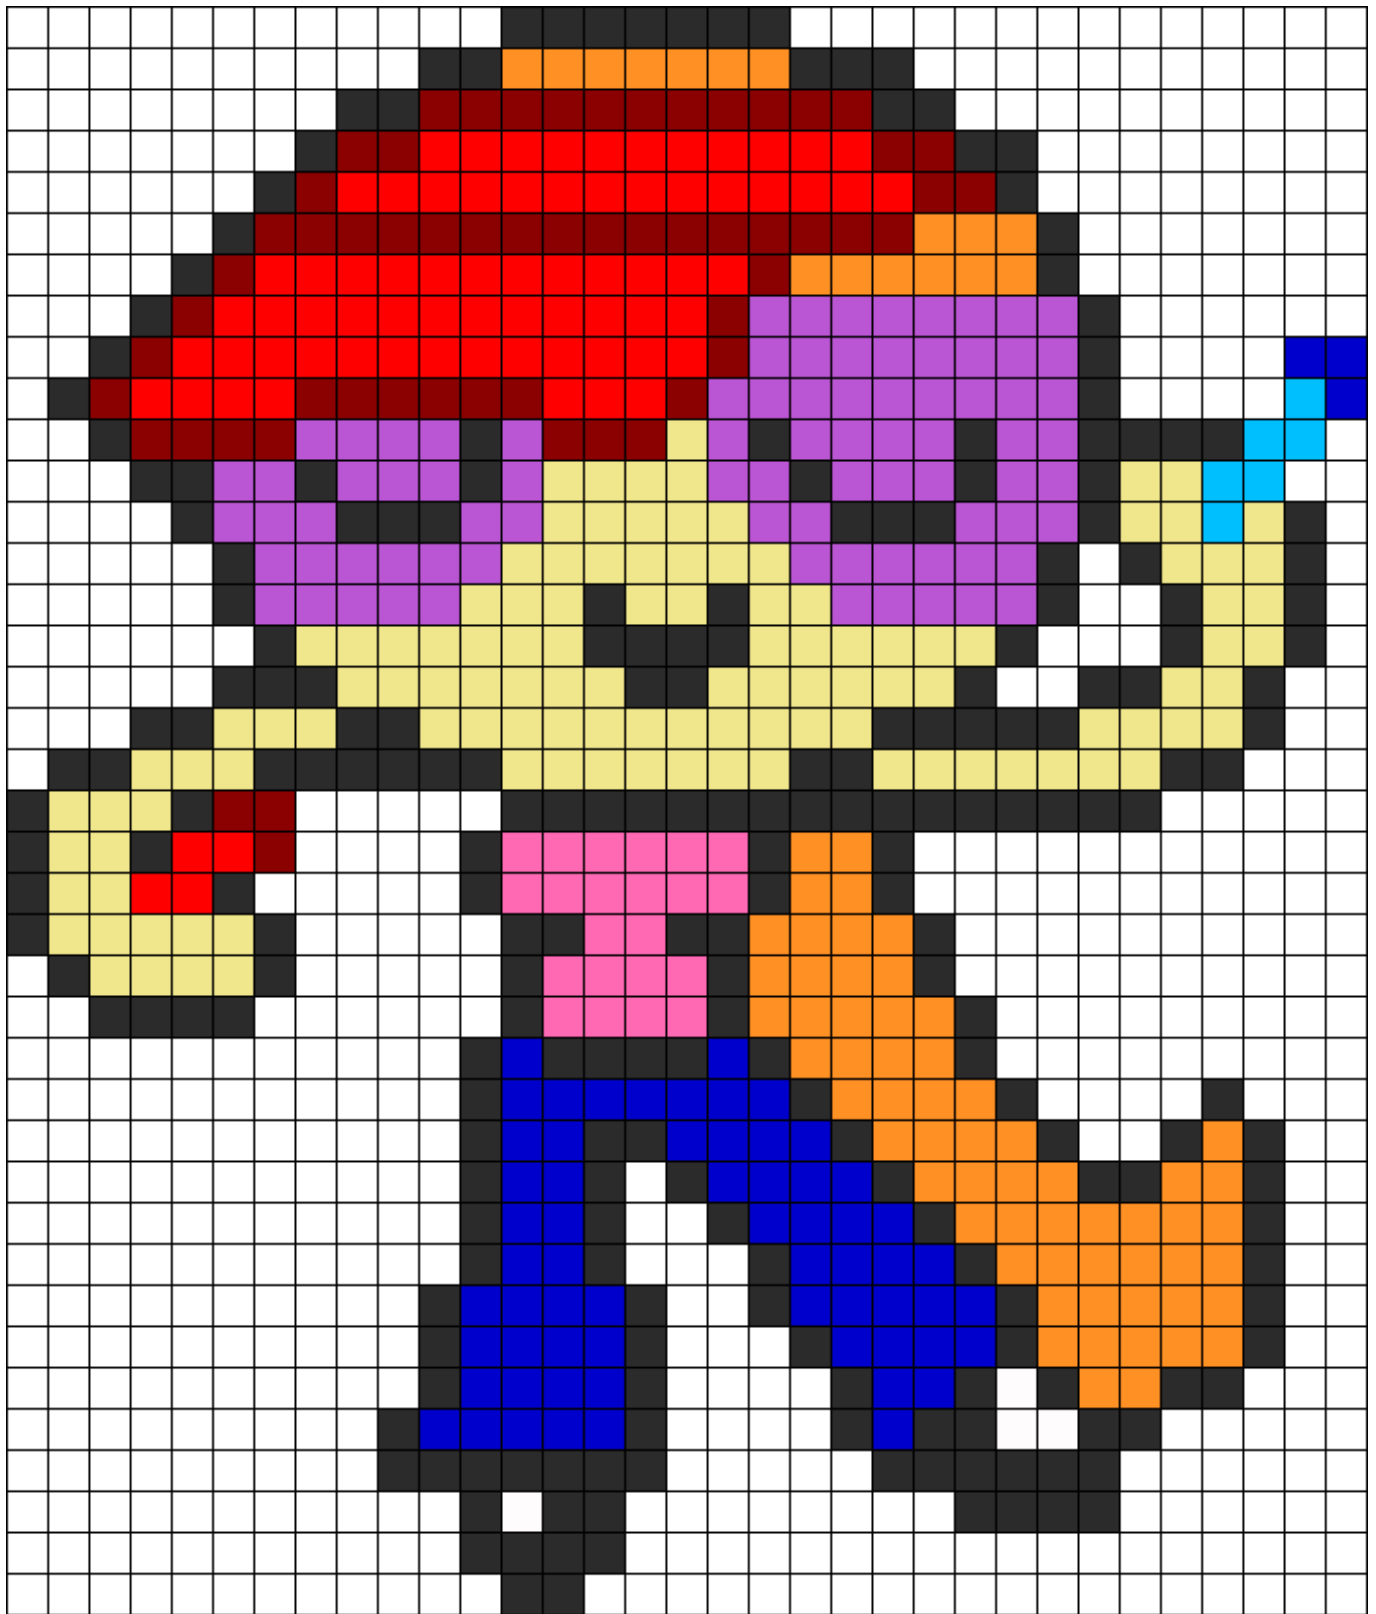

Rave Blossum Perler Kandi Pattern

Created by: crazychick509

33 columns wide x 39 rows tall

236	115	82	77	73	65	58	22	6	4
-----	-----	----	----	----	----	----	----	---	---