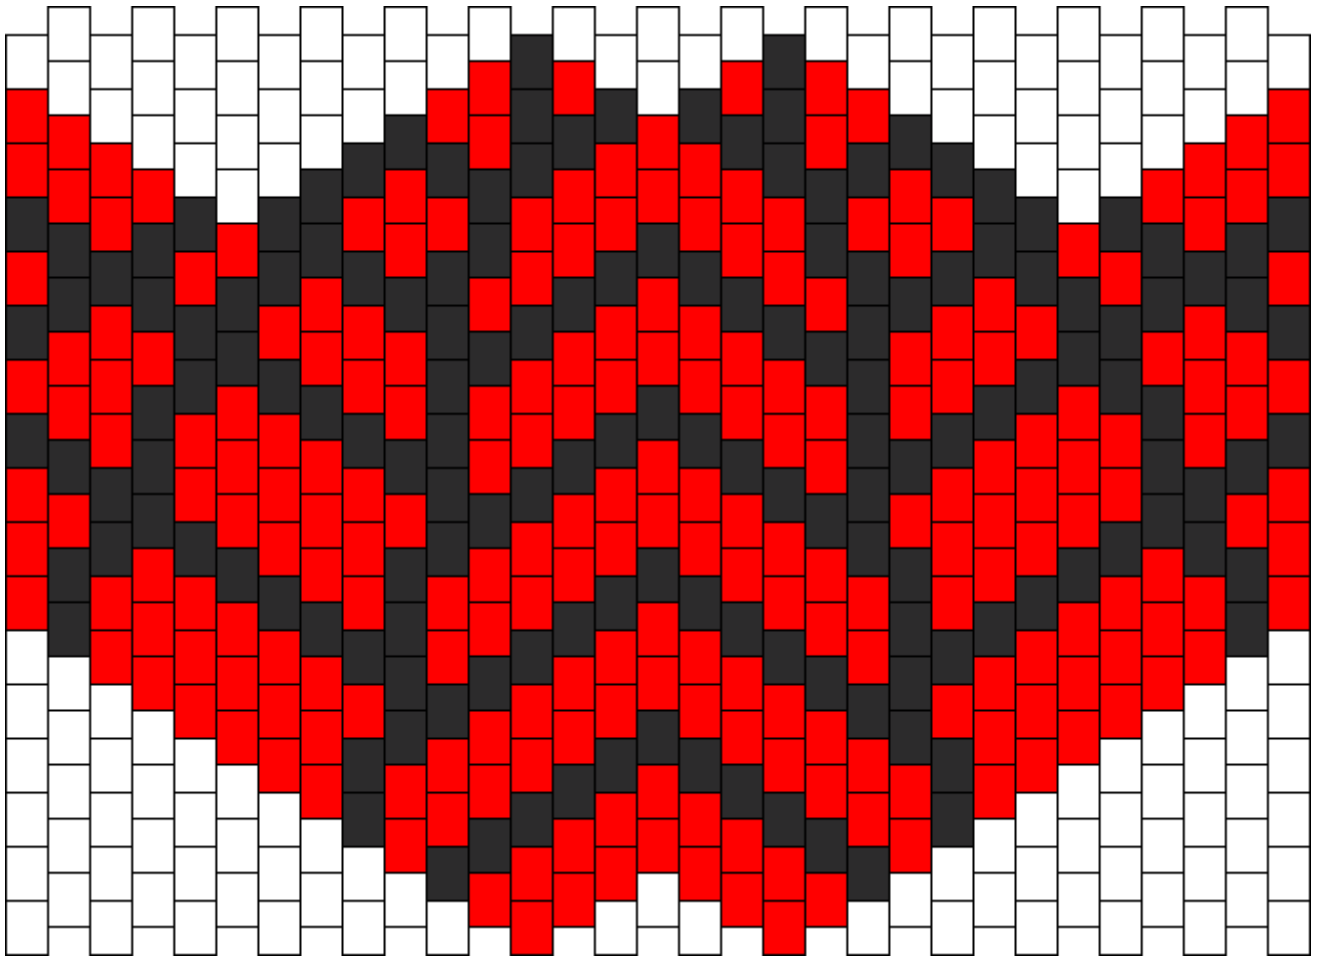

# Spiderman Mask Kandi Pattern

Created by: gcampos89

31 columns wide x 17 rows tall

236 156