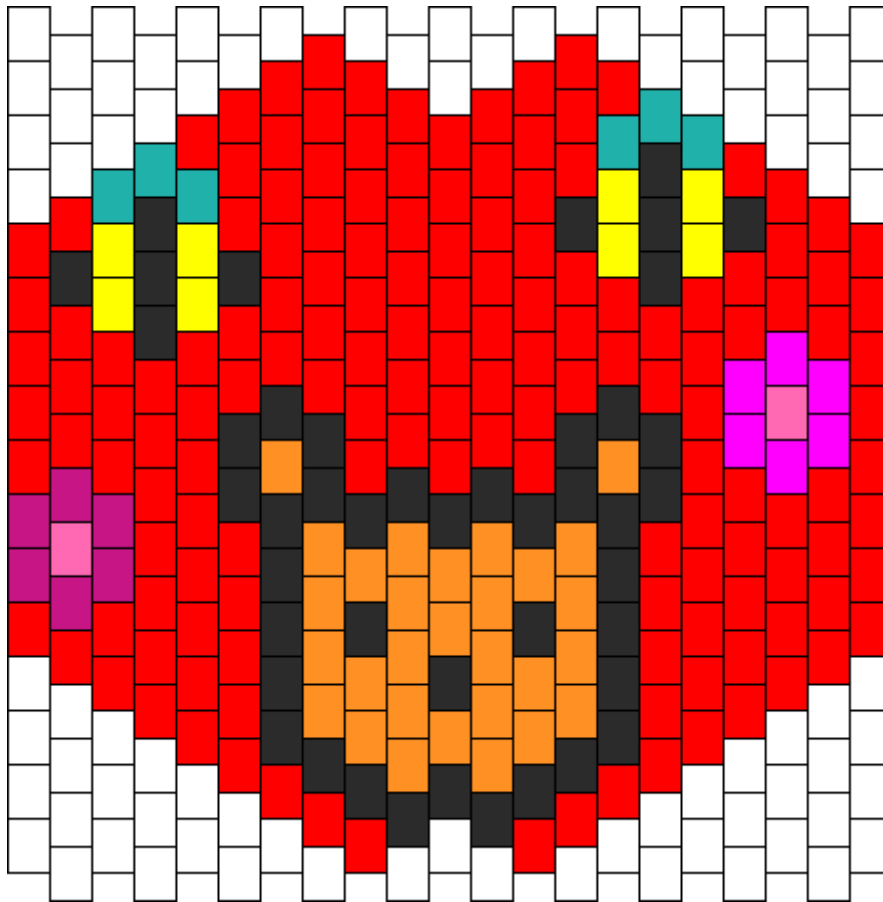

Winnie The Pooh Mask Kandi Pattern

Created by: Jessimickuh

21 columns wide x 16 rows tall

153	45	29	6	2	6	8	6
-----	----	----	---	---	---	---	---