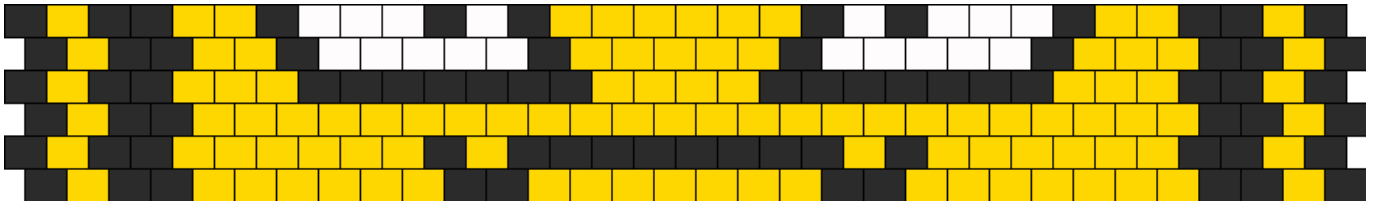

# Elekid Kandi Pattern

Created by: Deadman13

32 columns wide x 6 rows tall

100	74	18
-----	----	----