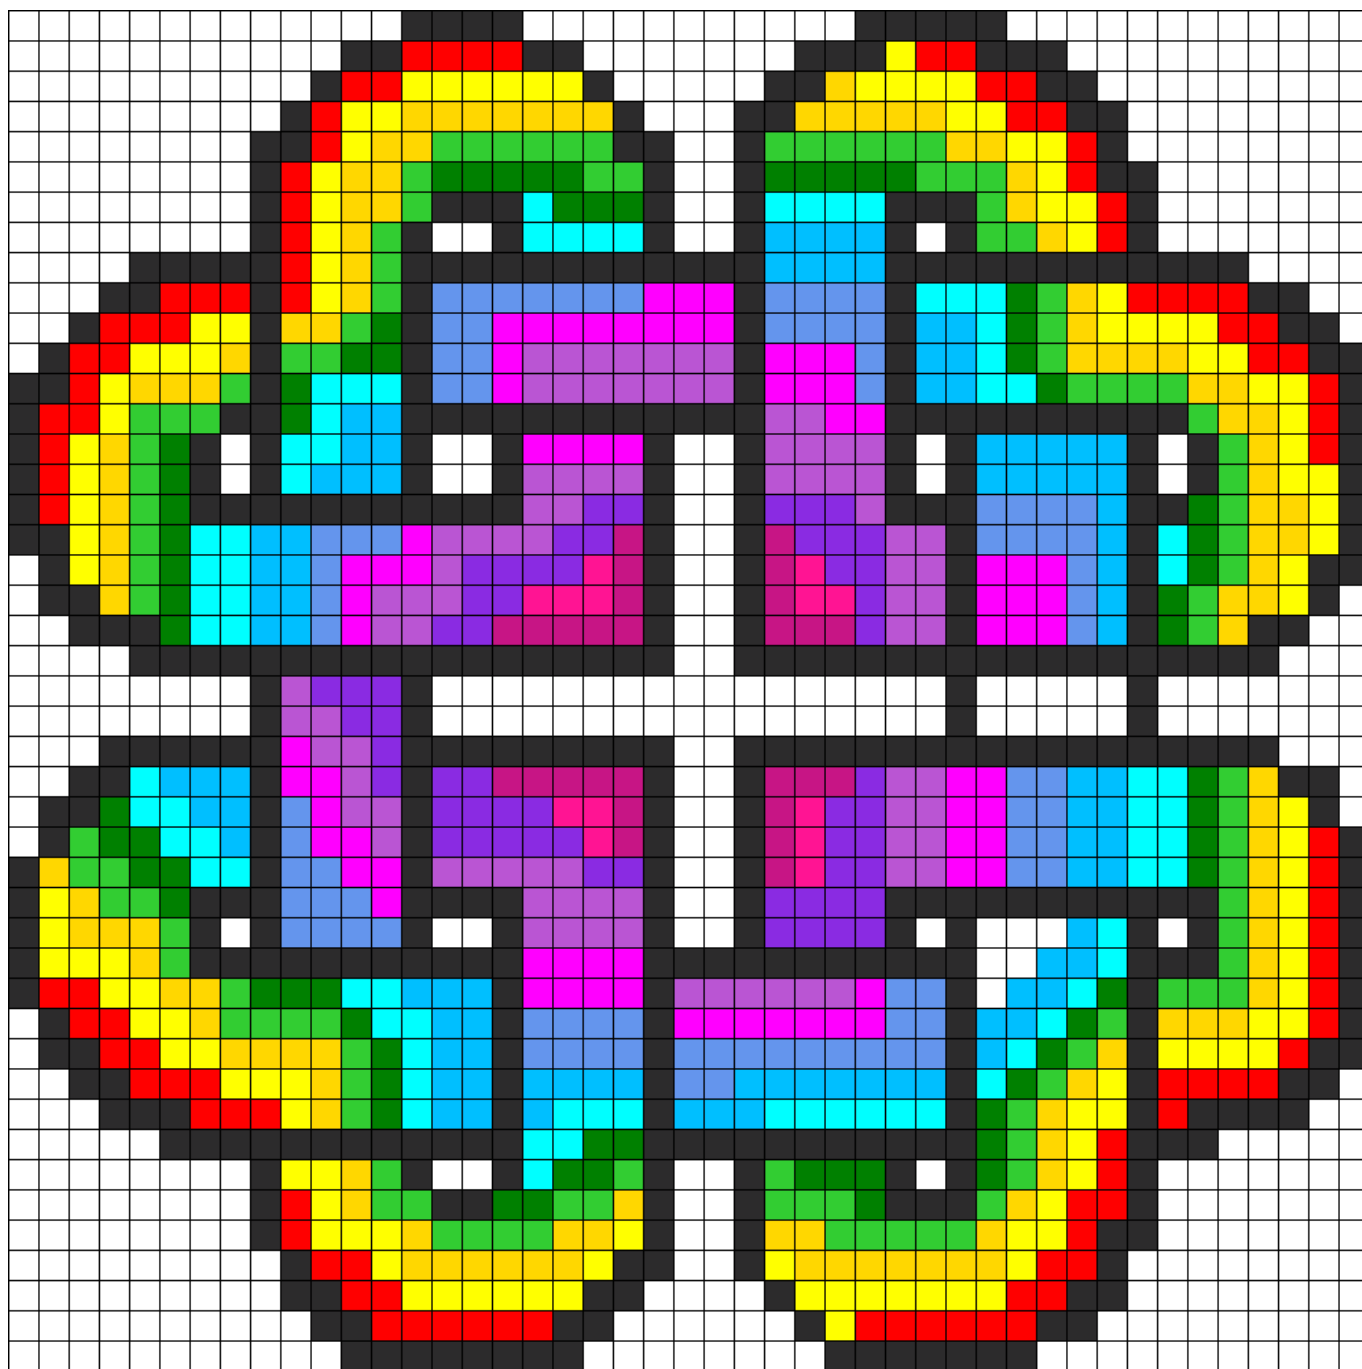

Rainbow Heart Pattern1 Kandi Pattern

Created by: Ashley302

45 columns wide x 45 rows tall

504	117	113	104	100	92	85	82	73	73	68	57	27
13												