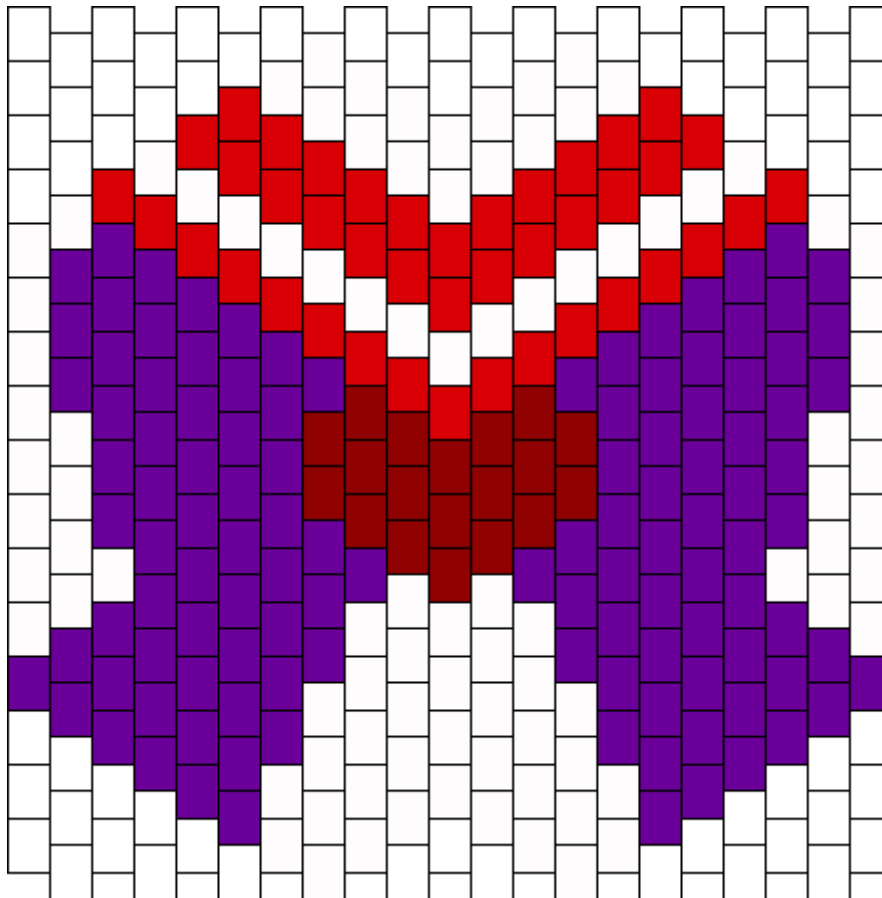

Sailor Mars Kandi Pattern

Created by: Lily_Shimizu

21 columns wide x 16 rows tall

2	1	95	41	116	19
---	---	----	----	-----	----