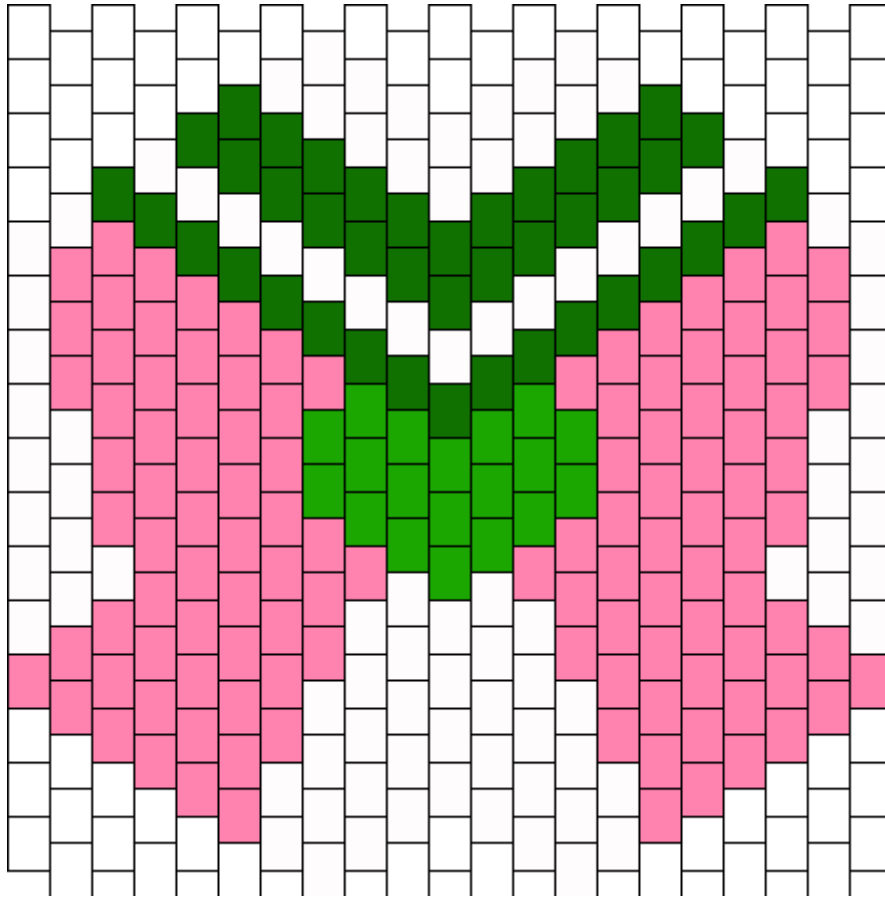

# Sailor Jupiter Kandi Pattern

Created by: Lily\_Shimizu

21 columns wide x 16 rows tall

2	1	95	41	19	116
---	---	----	----	----	-----