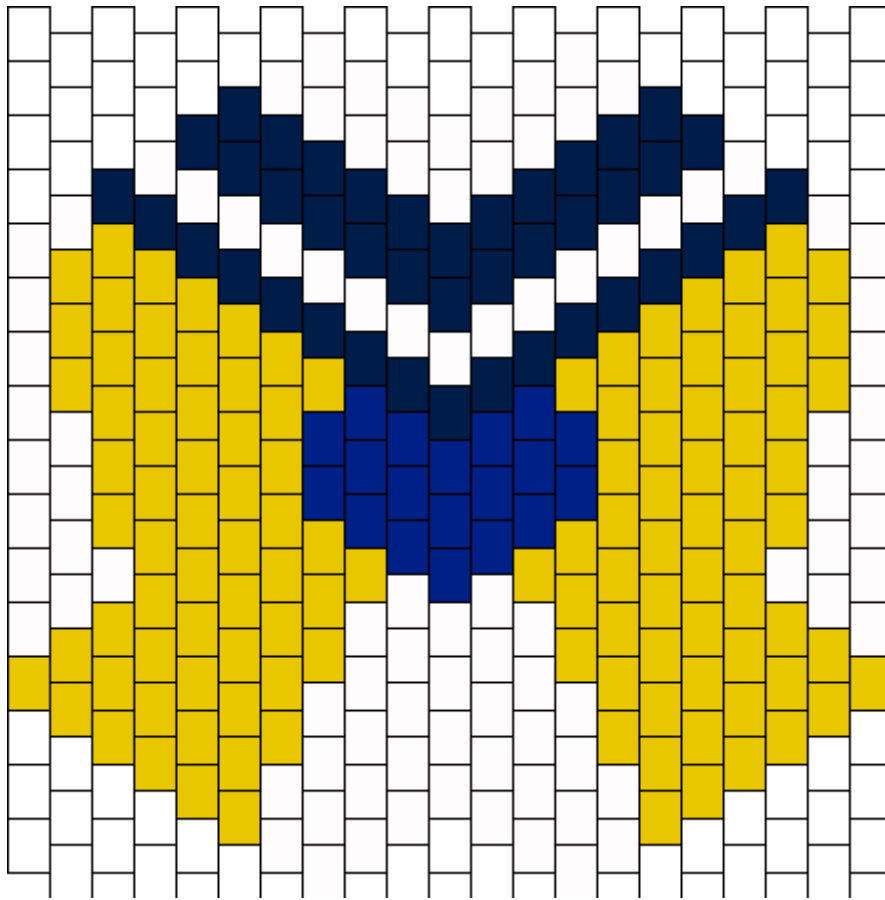

Sailor Uranus Kandi Pattern

Created by: Lily_Shimizu

0 columns wide x 0 rows tall

2	1	95	41	19	116
---	---	----	----	----	-----