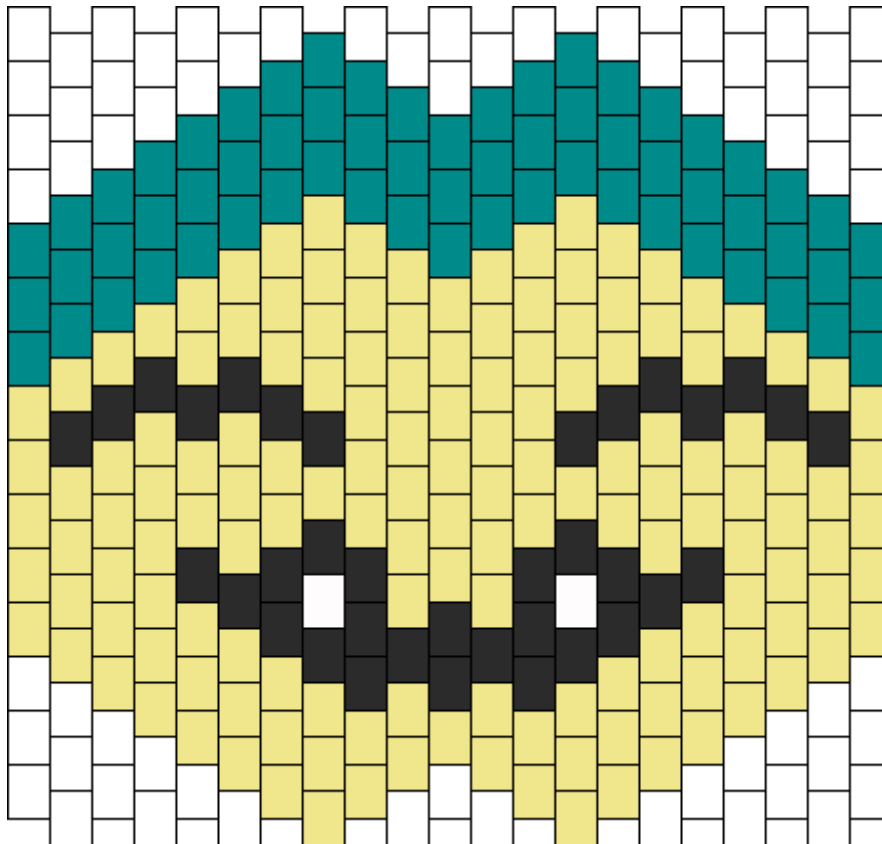

# Snorlax Mask Kandi Pattern

Created by: magicalkoneko

21 columns wide x 15 rows tall

72	149	36	2
----	-----	----	---