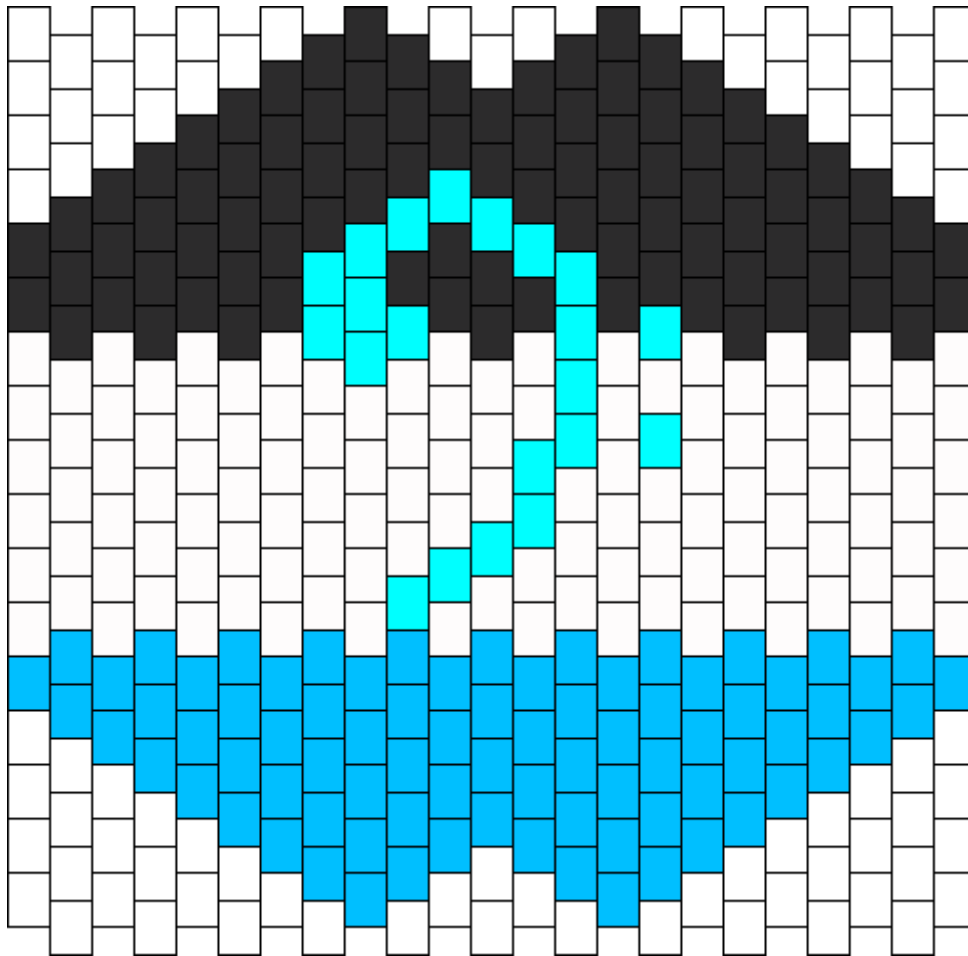

Bass Clef Mask Kandi Pattern

Created by: sillybunnybeads

23 columns wide x 17 rows tall

80	118	21	91
----	-----	----	----