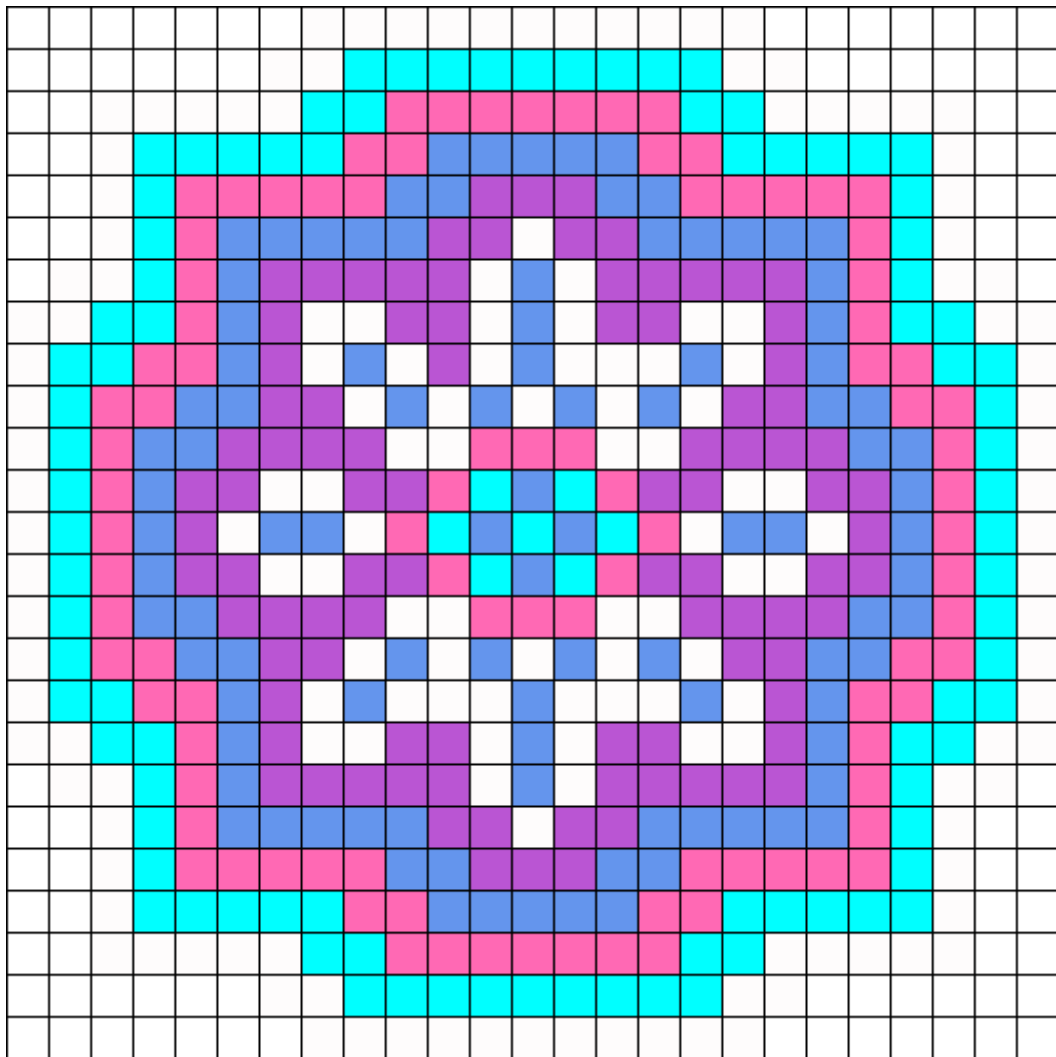

# 8 Sided Snowflake Design Kandi Pattern

Created by: FuneralEP

25 columns wide x 25 rows tall

159

98

95

93

92