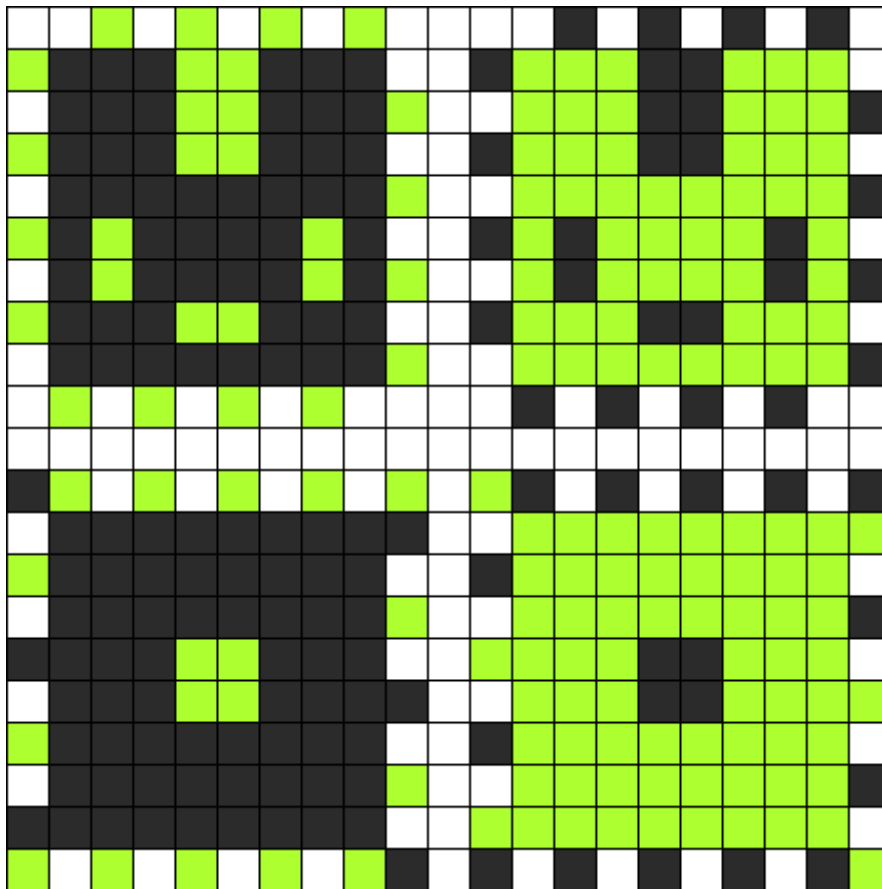

DMMD 3d Usagimodoki Kandi Pattern

Created by: kandipocalypse

21 columns wide x 21 rows tall

164

164