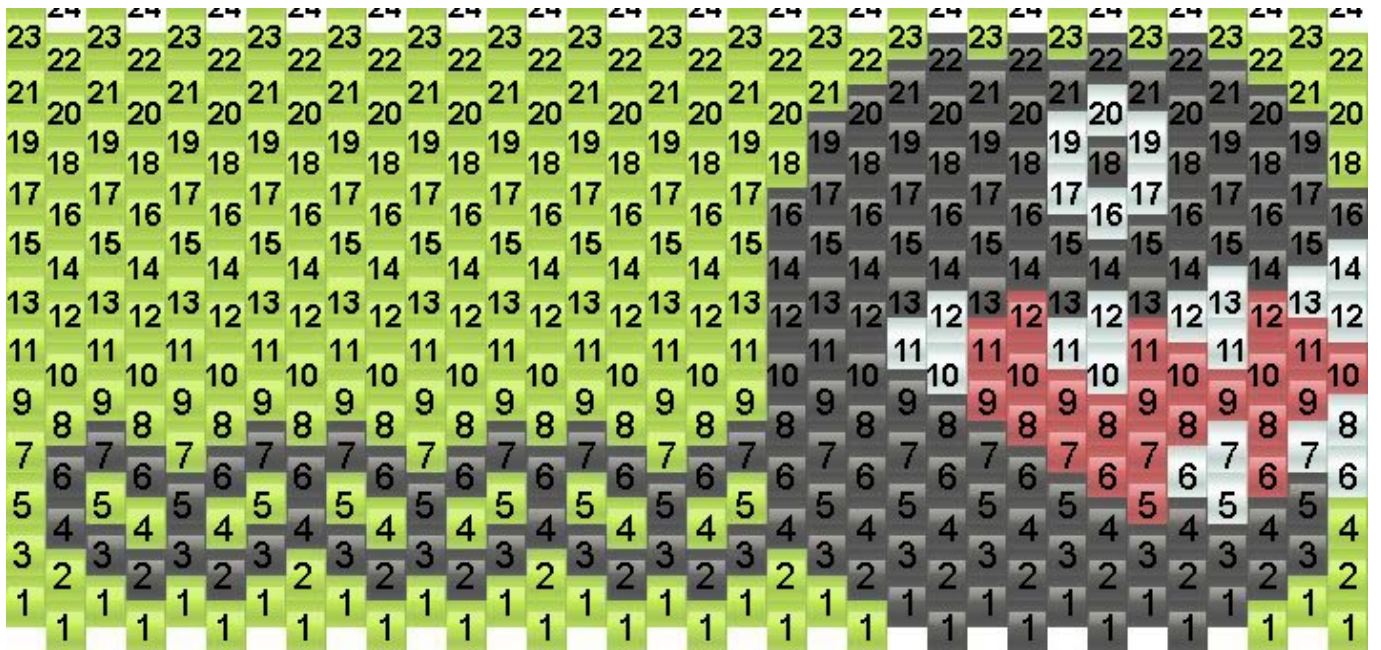

Chainchomp Kandi Pattern

Created by: Crumpet

34 columns wide x 12 rows tall

Light green :218 **Black:** 143 24 **Red:** 23