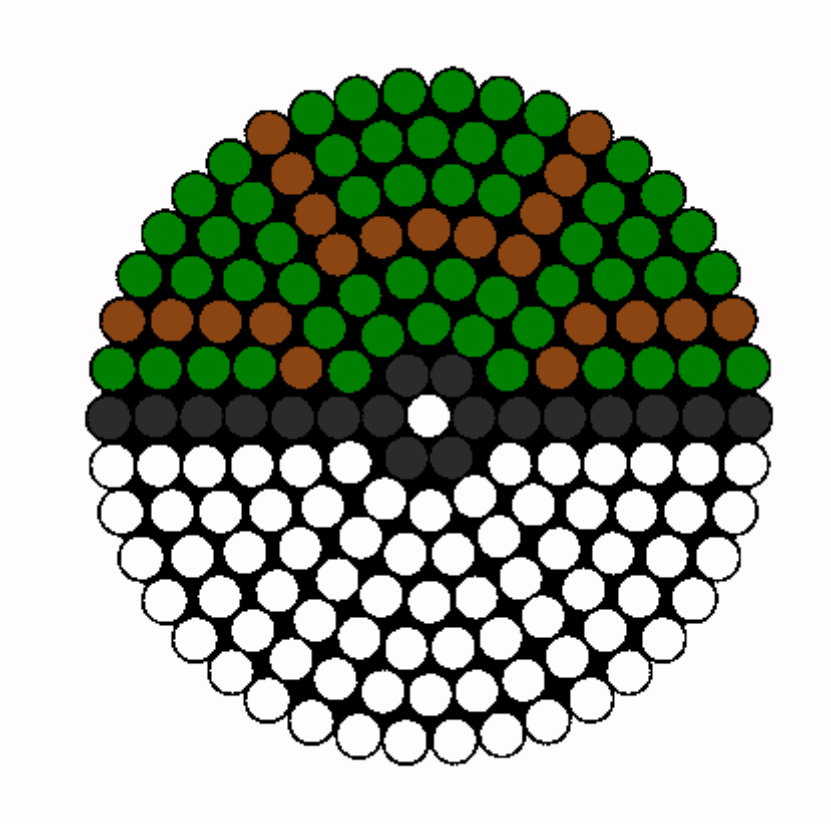

Nest Ball Kandi Pattern

Created by: HSD_Sikki

0 columns wide x 0 rows tall

77

18

21

54