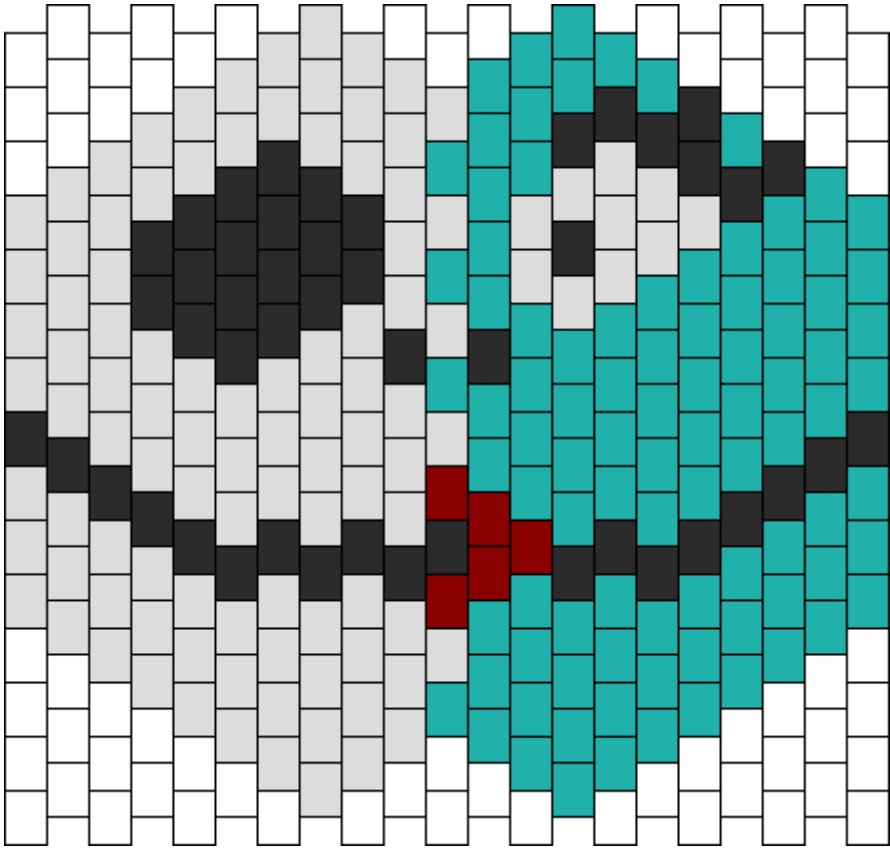

Jack And Sally Mask Kandi Pattern

Created by: plurmama_4ever

21 columns wide x 15 rows tall

93	105	47	5
----	-----	----	---