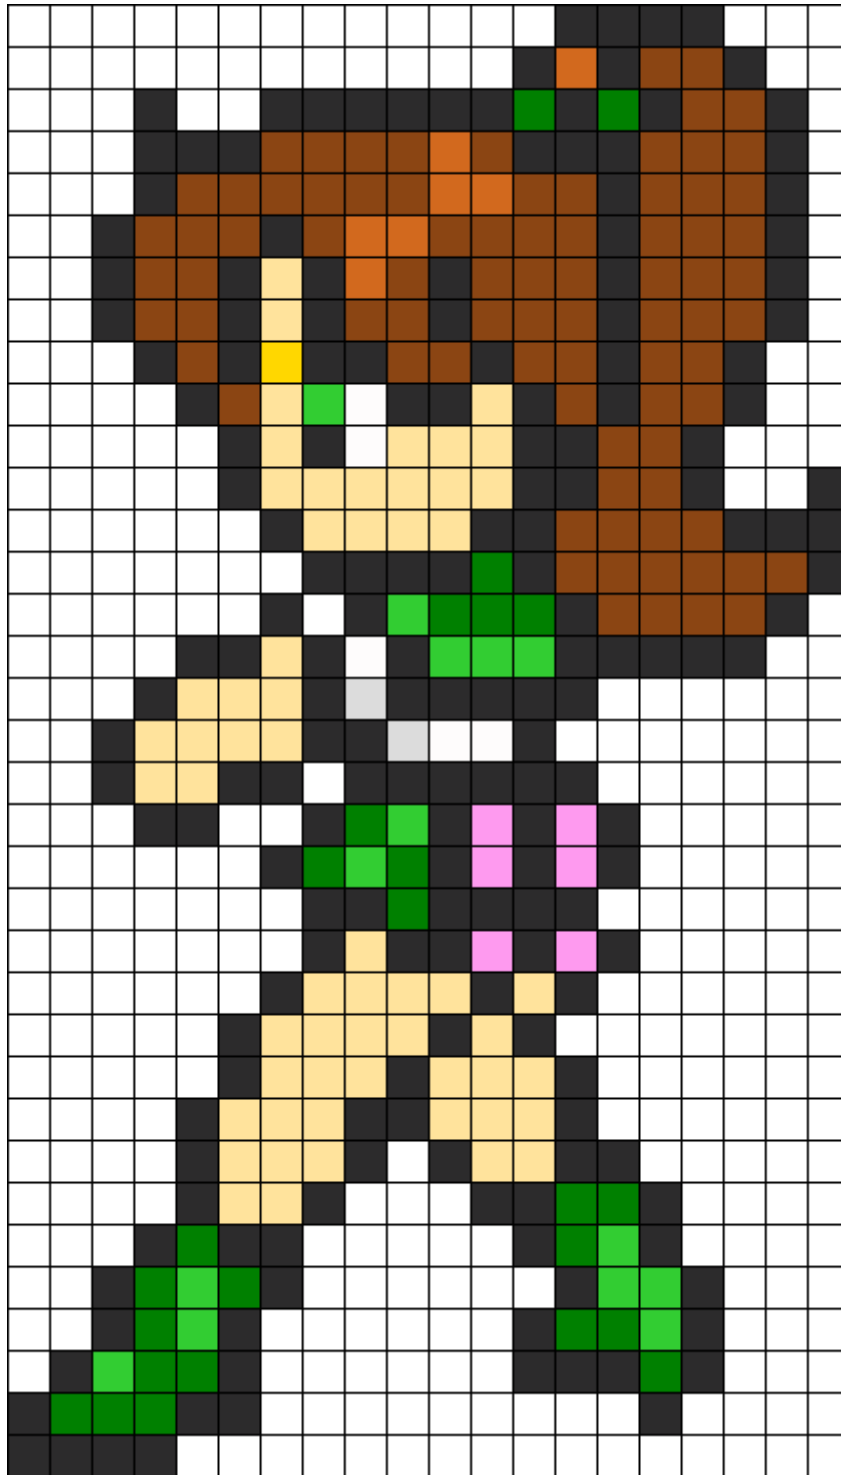

Sailor Jupiter Kandi Pattern

Created by: PrincessToxicLuna

20 columns wide x 35 rows tall

182	82	58	25	14	7	6	5	2	1
-----	----	----	----	----	---	---	---	---	---