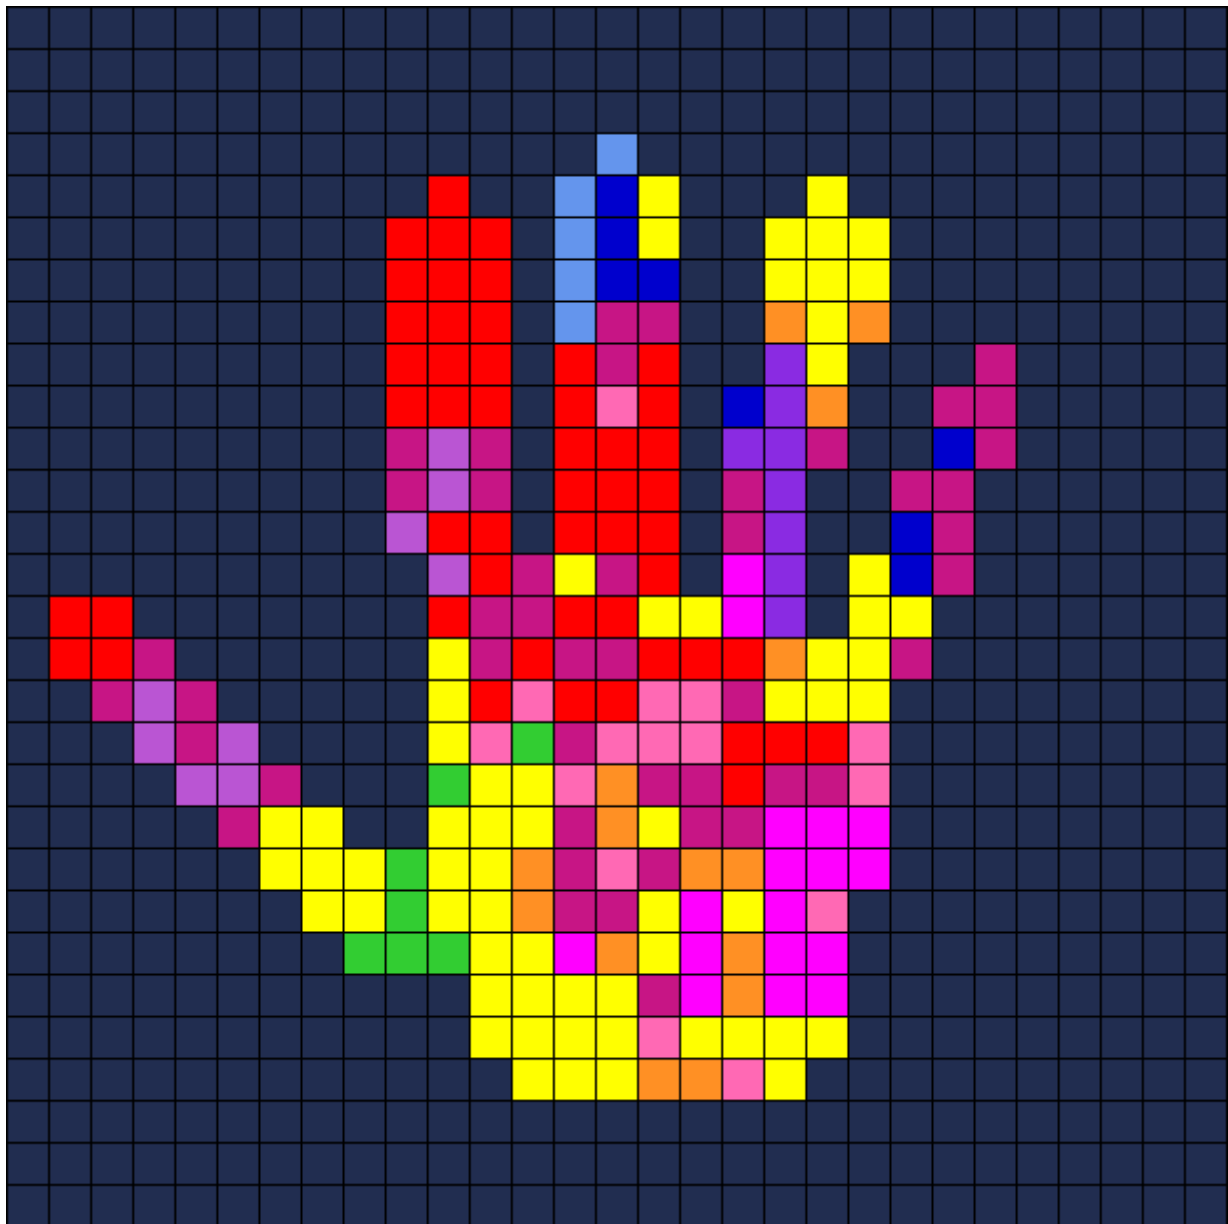

A&B - We're All We Need Kandi Pattern

Created by: skyraver

29 columns wide x 29 rows tall

459	48	39	35	13	12	12	7	6	6	5	4
-----	----	----	----	----	----	----	---	---	---	---	---