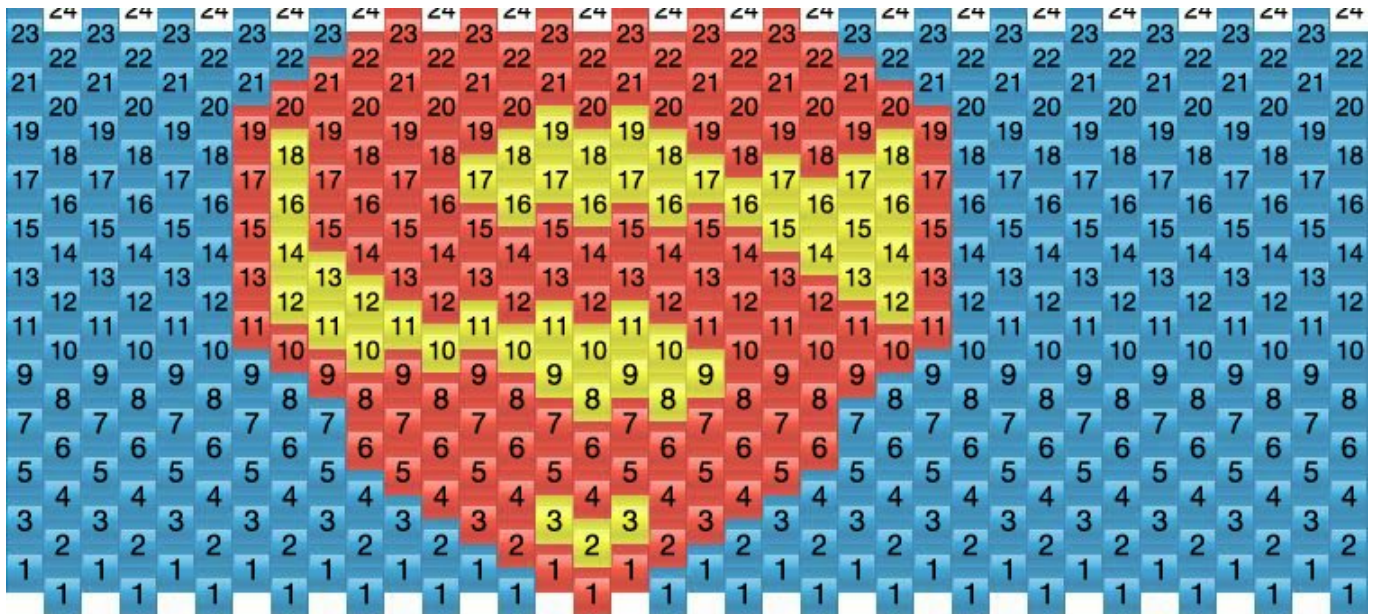

Superman Kandi Pattern

Created by: Crumpet

36 columns wide x 12 rows tall

Dark Turquoise: 258 Red: 126 Yellow: 48