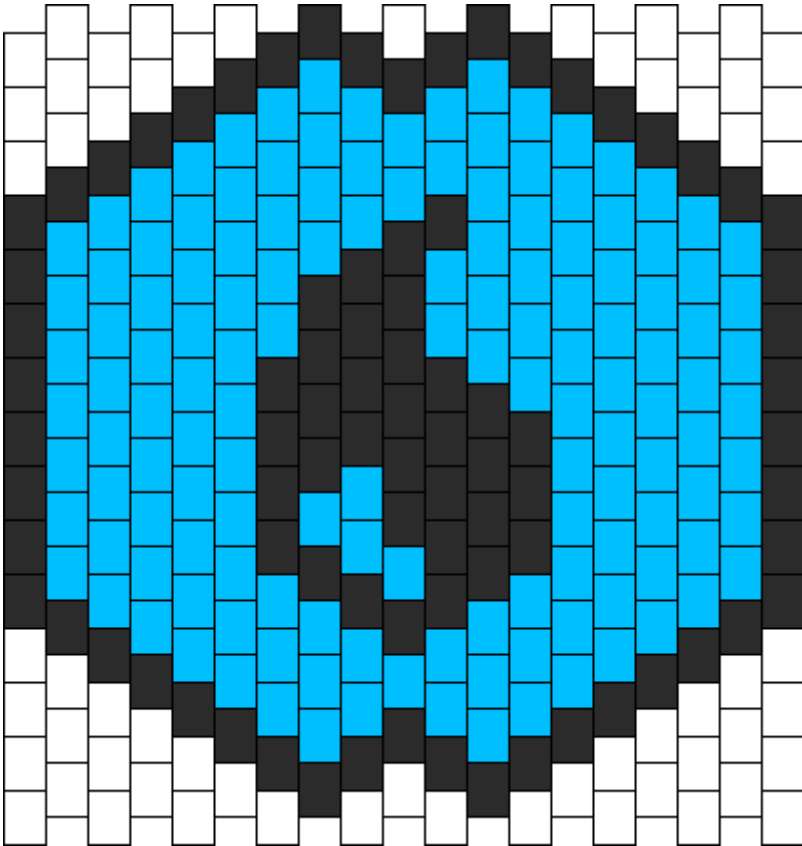

# Water Energy Kandi Pattern

Created by: plurmama\_4ever

19 columns wide x 15 rows tall

84 141